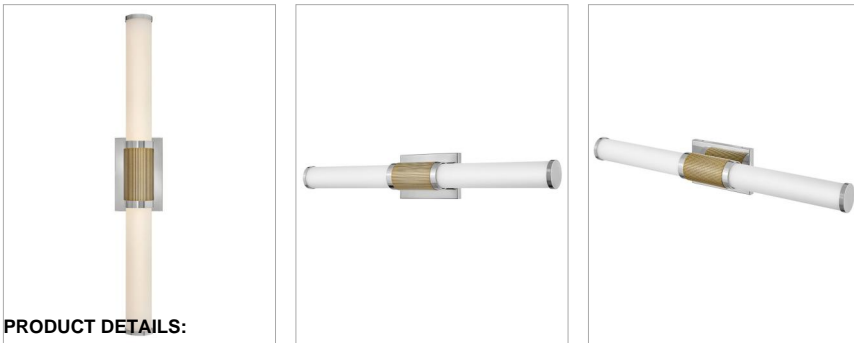

ZEVI

50063PN

LARGE LED VANITY

A timeless and tailored design with versatile, two-toned finish options ensures Zevi will shine among various décors. Both industrial in form and transitional in style, Zevi features a striking, signature ribbed cuff that centers an etched opal glass baton. This integrated LED sconce can be mounted vertically and horizontally.

DETAILS	
FINISH:	Polished Nickel
MATERIAL:	Steel
GLASS:	Etched Opal

DIMENSIONS	
WIDTH:	29"
HEIGHT:	4.5"
WEIGHT:	3.8lb
BACK PLATE:	7"W X 4.5"H
EXTENSION:	3.8"
TOP TO OUTLET:	2.25"

LIGHT SOURCE	
LIGHT SOURCE:	Integrated LED
LED NAME:	D50060
VOLTAGE:	120v
COLOR TEMP:	3000
CRI:	90
INCANDESCENT EQUIVALENCY:	2 x 75w
DIMMABLE:	Yes - CL Type Dimmer (SSL7A)

SHIPPING	
CARTON LENGTH:	34.5
CARTON WIDTH:	7.5
CARTON HEIGHT:	12
CARTON WEIGHT:	6

PRODUCT DETAILS:

- Fixture can be mounted horizontally or vertically
- Suitable for use in damp locations as defined by NEC and CEC. Meets United States UL Underwriters Laboratories & CSA Canadian Standards Association Product Safety Standards
- Fixture is ADA compliant and adheres to the standards and guidelines listed by the Americans with Disabilities Act
- Meets California Energy Commission 2013 & 2016 Title regulations/JA8
- LED components carry a 5-year limited warranty
- Merging the best of traditional and modern elements, with a sophisticated and streamlined look
- Gleaming luxe polished nickel finish