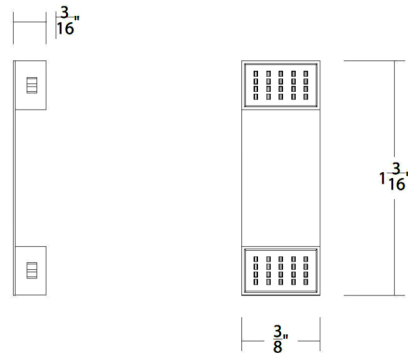

Description

The I Connector connects tape / Pixels light sheet sections. Can be mounted on ceiling or wall in all orientations. Designed for use with WAC Lighting Pixels Light Sheet.

Shown in white

Specifications

COLOR	White
BODY FINISH	N/A
WATTAGE	N/A
DIMMER	N/A
DIMENSIONS	1.19"L x 0.38"W
BULB	N/A

CLICK TO VIEW PRODUCT

Notes: