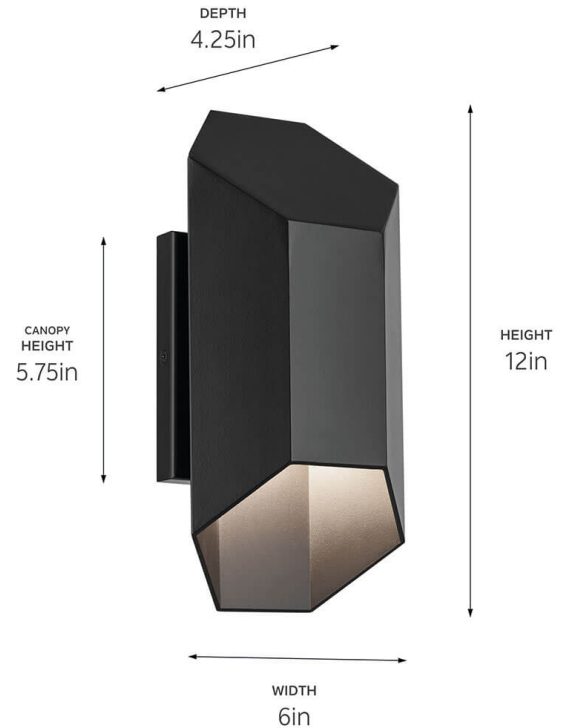

SPECIFICATIONS

Certifications/Qualifications

ADA Compliant	No
Prop65	No
DarkSky Approved	Yes
Location Rating	Wet
	kichler.com/warranty

Dimensions

Height	12"
Width	6"
Height From Center Of Wall Opening (Spec Sheet)	6"
Depth	4.25"
Weight	2.16 LBS
Canopy Height	1"
Canopy Width	4.5"
Canopy Depth	5.75"

Photometrics

Color Temperature Range	3000K
Color Rendering Index (CRI)	90
Delivered Lumens	400 L
Delivered Efficacy (Lumens/Watt)	39.9
Rated Life	35000 hours

Mounting/Installation

Interior/Exterior	Exterior Product
Mounting Weight	2.16 LBS
Lead Wire Length	6
Wire Connectors	Wire Nuts

FIXTURE ATTRIBUTES

Housing/Glass

Primary Material	Aluminum
Shade Description	Metal Hexagon Shade

Product/Ordering Information

SKU	49607BKLED
Finish	Black
UPC	783927043861

Finishes

-  Black
-  Textured Architectural Bronze