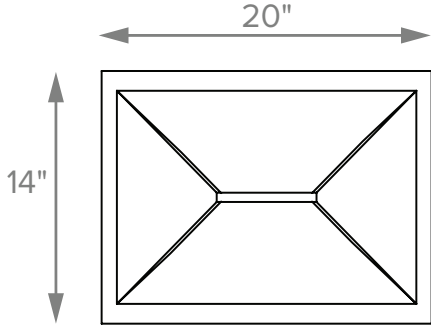

MTI Collection Pedestal Sinks

Jaman

MODEL CVP830
20" x 14" x 36.5"
FREESTANDING PEDESTAL
SculptureStone®
270 lbs / 122 kg
Due to the handcrafted nature of this product, allow for a tolerance of up to ±1/2" for overall dimensions

- Check for accessories before discarding packaging.
- All product measurements are ±1/2".
- Specifications and configurations are subject to change without notice.
- Measurements herein supersede all others published prior to publication date below.