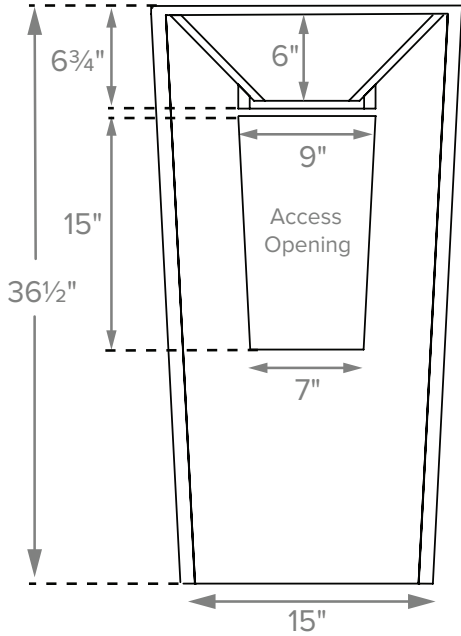

MTI Collection Pedestal Sinks

Jaman

MODEL CVP830
20" x 14" x 36.5"
FREESTANDING PEDESTAL
SculptureStone®
270 lbs / 122 kg
Due to the handcrafted nature of this product, allow for a tolerance of up to ±1/2" for overall dimensions

ORDERING AND INSTALLATION

- Allow for a tolerance of up to ±1/2" for overall dimensions
- Slotted drain with ABS trough and chrome finish brass tailpiece
- Rear access opening for drain installation
- Faucet must be wall mounted
- One-piece construction
- Non-porous, stain-, mold- and mildew- resistant SculptureStone®
- Material is approximately 70% organic
- Five-Year Limited Residential Warranty

- Check for accessories before discarding packaging.
- All product measurements are ±1/2".
- Specifications and configurations are subject to change without notice.
- Measurements herein supersede all others published prior to publication date below.