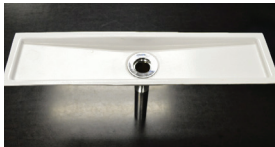

Drain Kit *ships with sink*

ABS Drain Trough

Chrome finish brass tailpiece included for slotted drain **no charge**

ABS drain trough and chrome finish brass tailpiece

See Product Manual for details.
MTI's Customer Service
Monday-Friday 8am-6pm EST
800-783-8827 or service@mtibaths.com