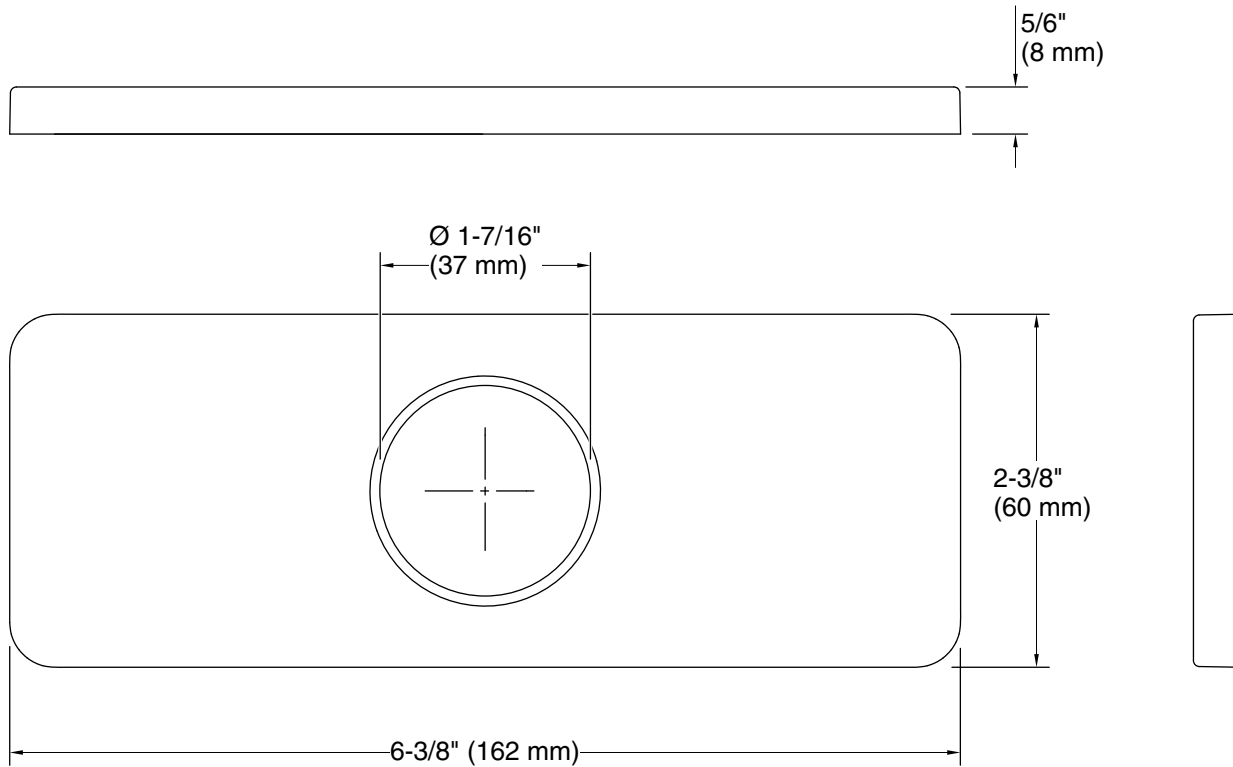

Features

- Coordinates with other products in the Parallel collection

Material

- Brass
- KOHLER finishes resist corrosion and tarnishing

Installation

- Three-hole

Codes/Standards

None Applicable

Technical Information

All product dimensions are nominal.

Material: Zinc

Notes

Install this product according to the installation instructions.