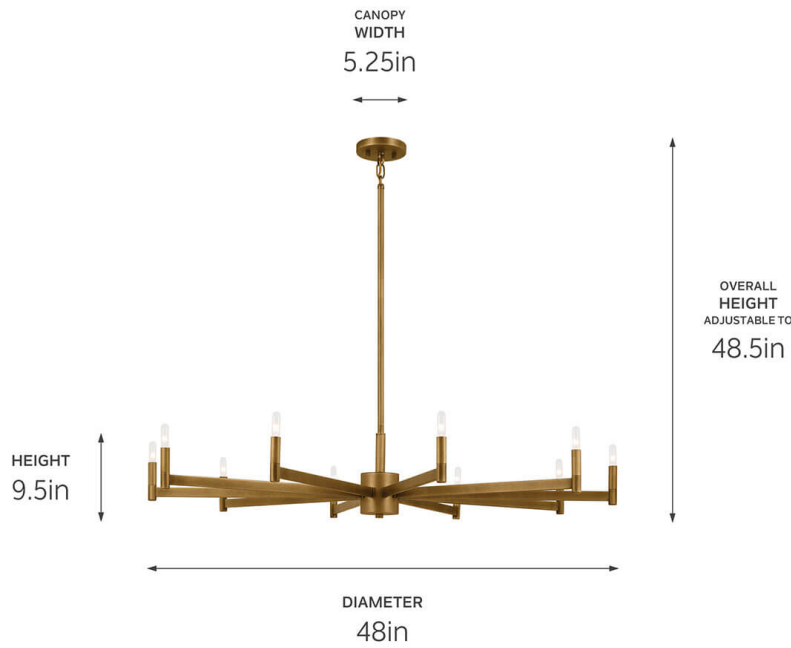

SPECIFICATIONS

Certifications/Qualifications

Prop65	Yes
Location Rating	Dry kichler.com/warranty

Dimensions

Height	9.5"
Overall Height	48.5"
Weight	15 LBS
Canopy Height	1"
Canopy Width	5.25"
Canopy Depth	5.25"

Electrical

Input Voltage	120 V

Light Source

Light Source	Bulb
Lamp Included	Not Included
# Of Bulbs/LED Modules	10
Max Or Nominal Watt	60 W
Lamp Type	B10
Socket Type	E12 (Candelabra)
Dimmable	Yes
Dimmable Notes	Dimmable when used with dimmer switch (sold separately); when using LED bulbs, see bulb manufacturer dimming specifications.

Mounting/Installation

Interior/Exterior	Interior Product
Mounting Weight	15 LBS
Lead Wire Length	150
Wire Connectors	Wire Nuts

FIXTURE ATTRIBUTES

Housing/Glass

Primary Material	Steel
Shade Included	No

Product/Ordering Information

SKU	52613NBR
Finish	Natural Brass
UPC	783927038331

Finishes

- Black
- Natural Brass
- Satin Nickel