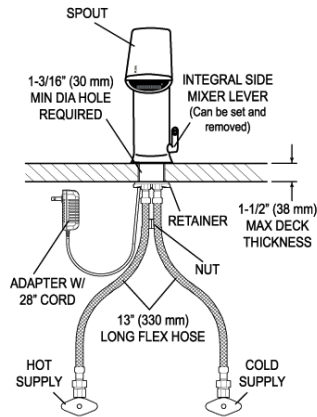

Notes

All information contained within this document subject to change without notice.

Looking for other variations of the EFX-200 product? [View the general spec sheet with all options.](#)

[Find a matching soap dispenser](#) for this faucet.

[Find a compatible sink](#) for this faucet

EFX-200.00X.0X1X Faucet
with Single Line Water Supply

EFX-200.50X.0X1X Faucet
with Hot & Cold Water Supply

Electrical Connection for up to 6 Faucets
Can combine up to six (6) faucets using one adapter