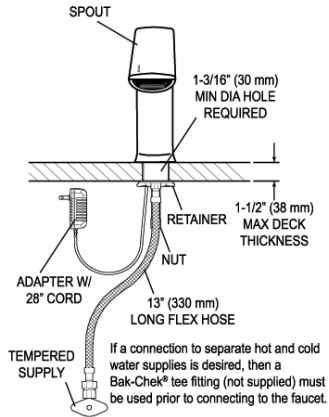

Electrical specifications

- Battery Life: 3 years 8,000 cycles/month
- Optional power harvesting significantly extends service life
- Sensor Range: 4" -5" (102-127 mm)

Warranty

[View Warranty Information](#)

Notes

All information contained within this document subject to change without notice.

Looking for other variations of the EFX-200 product? [View the general spec sheet with all options.](#)

[Find a matching soap dispenser](#) for this faucet.

[Find a compatible sink](#) for this faucet

EFX-200.00X.0X1X Faucet
with Single Line Water Supply

EFX-200.50X.0X1X Faucet
with Hot & Cold Water Supply

Electrical Connection for up to 6 Faucets
Can combine up to six (6) faucets using one adapter