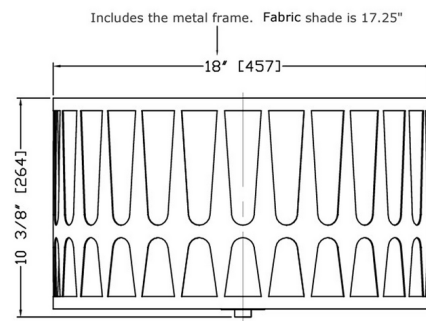

Shown in black / white

Specifications

COLOR	White
BODY FINISH	Black
WATTAGE	27W
DIMMER	Standard 120V
DIMENSIONS	18"W x 10.38"H x 18"D
BULB NOT INCLUDED	3 x A19/Medium (E26)/9W/120V LED
COUNTRY OF ORIGIN	China

Technical Information

PRODUCT DIMENSIONS	Canopy: 15" diameter x 0.75"H
--------------------	-------------------------------

CLICK TO VIEW PRODUCT

Notes: