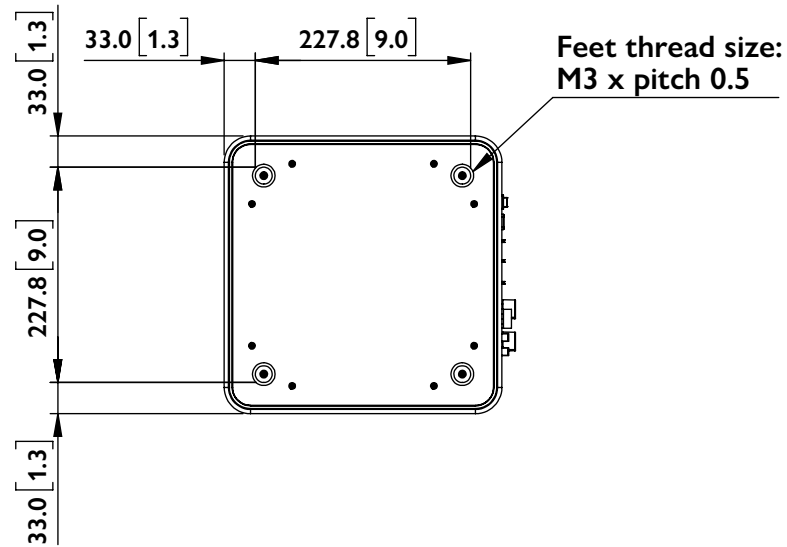

FRONT

SIDE

BACK

BOTTOM

Kube 8 MIE

UNIT: MM [INCH]