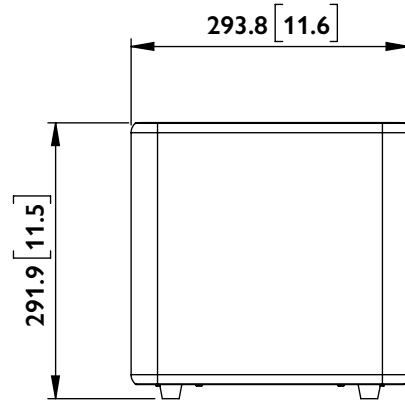

FRONT

SIDE

BACK

BOTTOM

Kube 8 MIE

UNIT: MM [INCH]