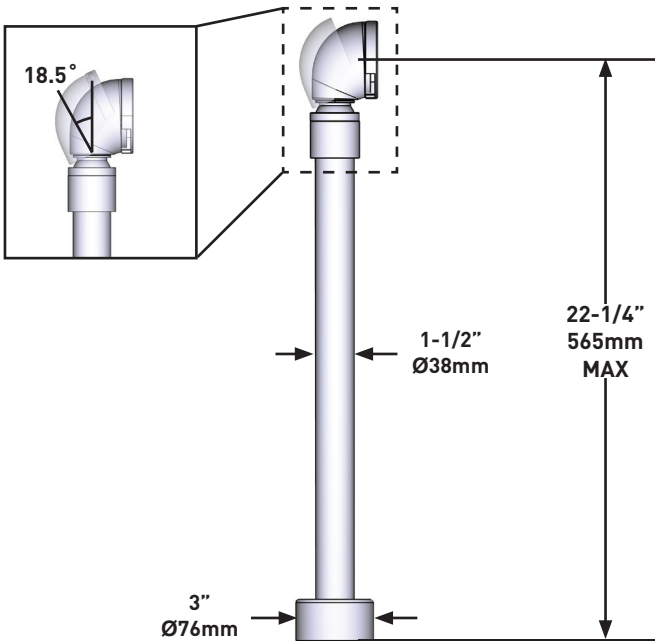

SPECIFICATIONS

DESCRIPTION

- Bathtub drain for sub-floor installation box
- Bathtub drain featuring a contemporary toe-tap plug for sub-floor installations
- Toe-tap drain for ease of use
- Available in multiple finishes to complement a variety of bathtub fillers

STANDARDS

- ASME A112.18.2 / CSA B125.2

WARRANTY

- Most products or parts carry "Limited Warranties" against manufacturing defects. For US customers please visit houseofrohl.com/support and for Canadian customers please visit houseofrohl.ca/support for complete product and finish warranty.

Bathtub Drain Kit

MODELS: K-51 series

For warranty or additional information, contact:

US Customers

U.S.A.
houseofrohl.com/support
1-800-777-9762

QUEBEC / MARITIMES / WESTERN CANADA
QUÉBEC / MARITIMES / OUEST CANADIEN
QUEBEC / MARITIMOS / CANADA OCCIDENTAL
houseofrohl.ca/support
1-866-473-8442

Canadian Customers

ONTARIO
houseofrohl.ca/support
1-800-287-5354