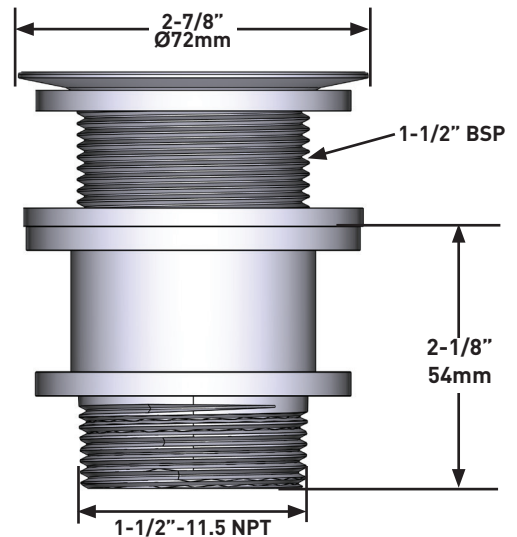

SPECIFICATIONS

DESCRIPTION

- Bathtub drain for sub-floor installation box
- Bathtub drain featuring a contemporary toe-tap plug for sub-floor installations
- Toe-tap drain for ease of use
- Available in multiple finishes to complement a variety of bathtub fillers

STANDARDS

- ASME A112.18.2 / CSA B125.2

WARRANTY

- Most products or parts carry "Limited Warranties" against manufacturing defects. For US customers please visit houseofrohl.com/support and for Canadian customers please visit houseofrohl.ca/support for complete product and finish warranty.

Bathtub Drain Kit

MODELS: K-51 series

For warranty or additional information, contact:

US Customers

U.S.A.
houseofrohl.com/support
1-800-777-9762

QUEBEC / MARITIMES / WESTERN CANADA
QUÉBEC / MARITIMES / OUEST CANADIEN
QUEBEC / MARITIMOS / CANADA OCCIDENTAL
houseofrohl.ca/support
1-866-473-8442

Canadian Customers

ONTARIO
houseofrohl.ca/support
1-800-287-5354