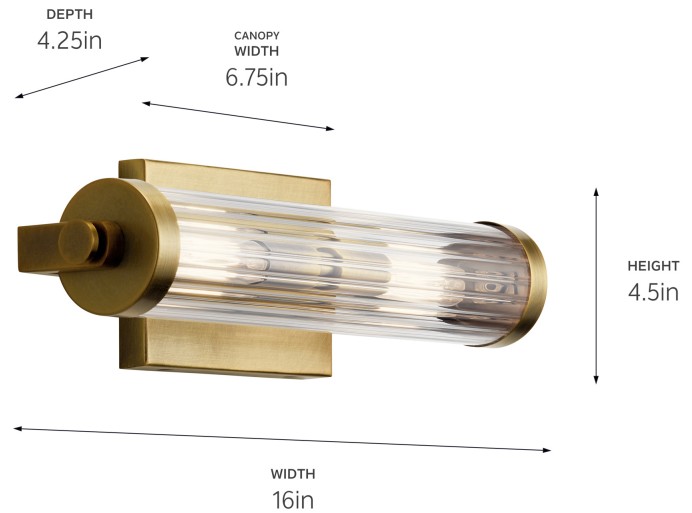

SPECIFICATIONS

Certifications/Qualifications

ADA Compliant	No
Prop65	Yes
DarkSky Approved	No
Location Rating	Damp
	kichler.com/warranty

Dimensions

Height	4.5"
Width	16"
Height From Center Of Wall Opening (Spec Sheet)	2.25"
Depth	4.25"
Weight	2.9 LBS
Canopy Height	4.5"
Canopy Width	6.75"
Canopy Depth	0.8"

Electrical

Input Voltage	120 V

Light Source

Light Source	Bulb
Lamp Included	Not Included
# Of Bulbs/LED Modules	2
Max Or Nominal Watt	40 W
Lamp Type	T
Socket Type	E12 (Candelabra)
Dimmable	Yes

Mounting/Installation

Interior/Exterior	Interior Product
Mounting Style	WALL MOUNT
Mounting Weight	2.3 LBS
Modular	No
Lead Wire Length	6

FIXTURE ATTRIBUTES

Housing/Glass

Primary Material	Steel
Shade Included	No
Shade Dimensions	2.75 DIA X 14.00

Product/Ordering Information

SKU	45648NBR
Finish	Natural Brass
UPC	783927568647

Finishes

- Black
- Classic Pewter
- Natural Brass
- Polished Nickel

ALSO IN THIS FAMILY

45649BK

45649CLP

45649NBR

45649PN

45650BK

45650CLP