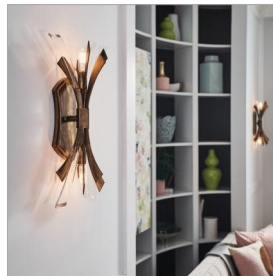

VIDA

FR40902BNG

MEDIUM TWO LIGHT SCONCE

Vida's modern design bursts with a flourishing style that is both highly dramatic and finely sculpted. A statement piece with crystal accents and unique canopy detailing, Vida injects a thrilling dash of contemporary inspiration to its surroundings.

DETAILS

FINISH:	Burnished Gold
MATERIAL:	Steel
DIMMABLE:	YES - WITH DIMMABLE LAMP (NOT INCLUDED)

DIMENSIONS

WIDTH:	9"
HEIGHT:	17.3"
WEIGHT:	4.5lb
BACK PLATE:	5"W X 8"H
EXTENSION:	4.8"
TOP TO OUTLET:	8.75"

LIGHT SOURCE

LIGHT SOURCE:	Socketed
WATTAGE:	2-5w Cand. LED, 60w Equiv.
VOLTAGE:	120v

SHIPPING

CARTON LENGTH:	22.5
CARTON WIDTH:	15.5
CARTON HEIGHT:	10
CARTON WEIGHT:	6.6

PRODUCT DETAILS:

- This fixture can be mounted horizontally only.
- Dry Rated
- Merging the best of traditional and modern elements with a sophisticated and streamlined look
- This design features a luxurious gold finish with an opulent sheen