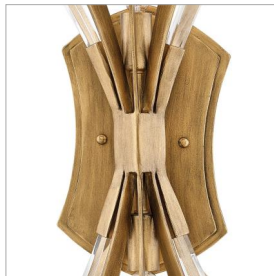

VIDA

FR40902BNG

MEDIUM TWO LIGHT SCONCE

Vida's modern design bursts with a flourishing style that is both highly dramatic and finely sculpted. A statement piece with crystal accents and unique canopy detailing, Vida injects a thrilling dash of contemporary inspiration to its surroundings.

DETAILS

FINISH:	Burnished Gold
MATERIAL:	Steel
DIMMABLE:	YES - WITH DIMMABLE LAMP (NOT INCLUDED)

DIMENSIONS

WIDTH:	9"
HEIGHT:	17.3"
WEIGHT:	4.5lb
BACK PLATE:	5"W X 8"H
EXTENSION:	4.8"
TOP TO OUTLET:	8.75"

LIGHT SOURCE

LIGHT SOURCE:	Socketed
WATTAGE:	2-5w Cand. LED, 60w Equiv.
VOLTAGE:	120v

SHIPPING

CARTON LENGTH:	22.5
CARTON WIDTH:	15.5
CARTON HEIGHT:	10
CARTON WEIGHT:	6.6

PRODUCT DETAILS:

- This fixture can be mounted horizontally only.
- Dry Rated
- Merging the best of traditional and modern elements with a sophisticated and streamlined look
- This design features a luxurious gold finish with an opulent sheen