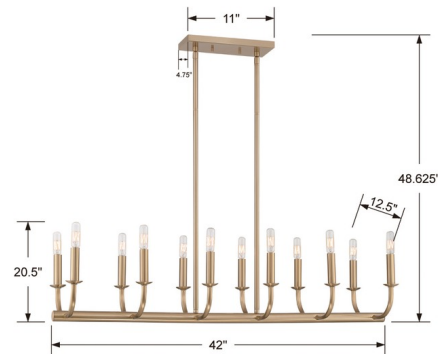

By Crystorama

Description

The Bailey Linear Chandelier brings a touch of elegant modernism to classic roots. The curved iron body and bare bulbs provides immaculate lighting for any transitional space. Place the Bailey above a dining table or in an entry foyer to bring subtle drama to your home. Canopy: 11 inch x 4.75 inch rectangle.

Specifications

COLOR N/A
BODY FINISH Aged Brass
WATTAGE 60W
DIMMER Standard 120V
DIMENSIONS 42"L x 12.5"W x 8.375"H
BULB NOT INCLUDED 12 x B11/Candelabra (E12)/5W/120V LED
OTHER BULB OPTIONS 12 x B10/Candelabra (E12)/120V LED
12 x B10/Candelabra (E12)/60W/120V Incandescent
COUNTRY OF ORIGIN China

Technical Information

PRODUCT DIMENSIONS Downrods: Two 3", Two 6" and Six 12" Included

Shown in aged brass

CLICK TO VIEW PRODUCT

Notes: