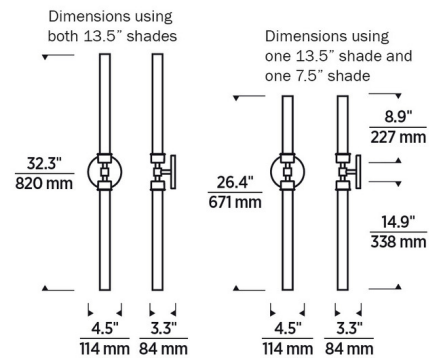

By Visual Comfort Modern

Description

The Linger Double Wall Sconce showcases elegant glass and acrylic pipe shades. Their double layer design adds dimension and a unique modern aesthetic as they disperse the LED light. The fixture includes two 13.5 inch long shades and one shorter 7.5 inch shade, for customizing the configuration to suit your space. Whether placed in a bathroom, vanity area, or hallway, Linger offers beautiful illumination with contemporary flair. 120V: TRIAC and ELV dimmable. 277V: 0-10V dimmable.

Specifications

| | |
|-----------------------|------------------------|
| COLOR | Clear |
| BODY FINISH | Nightshade Black |
| WATTAGE | 17.4W |
| DIMMER | Low Voltage Electronic |
| DIMENSIONS | 4.5"W x 32.3"H x 3.3"D |
| INTEGRATED LED MODULE | 2 x LED/8.7W/120V LED |
| COUNTRY OF ORIGIN | China |

Technical Information

| | |
|-----------------|-------------|
| LAMP LIFE | 50000 hours |
| COLOR RENDERING | 90 CRI |
| LAMP COLOR | 3000K |
| LUMENS/WATT | 131.61 |
| LUMINOUS FLUX | 1145 lumens |

Shown in nightshade black / clear