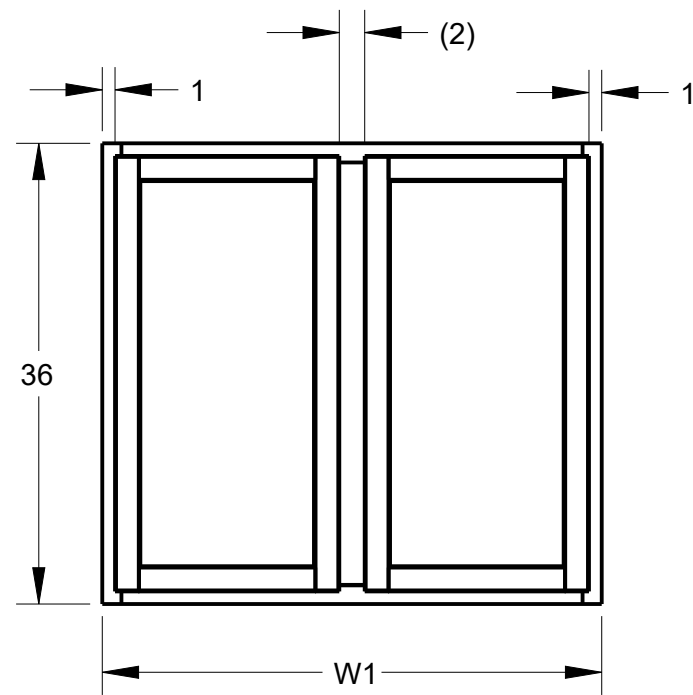

NOTE:

1 OPEN DOOR VIEW INCLUDES HINGE SPACE OFFSET.

PRODUCT	W1	L1	DOOR SIZE
			ROUNDED TO THE NEAREST 1/32
W3936	39"	17 11/16"	17 17/32" X 34 1/32"
W4236	42"	19 1/8"	19 1/32" X 34 1/32"

PRODUCT SHOWN 3936

W3936, W4236 HALF OVERLAY

DRAWN BY
ANDY BROWN

DATE
03MAR2021

DESIGNED BY
NORTHPOINT

DATE

DRAWING NUMBER
W3936-W4236_HALF_OVERLAY

REV
A

APPROVED BY
E.GOLESTANYAN