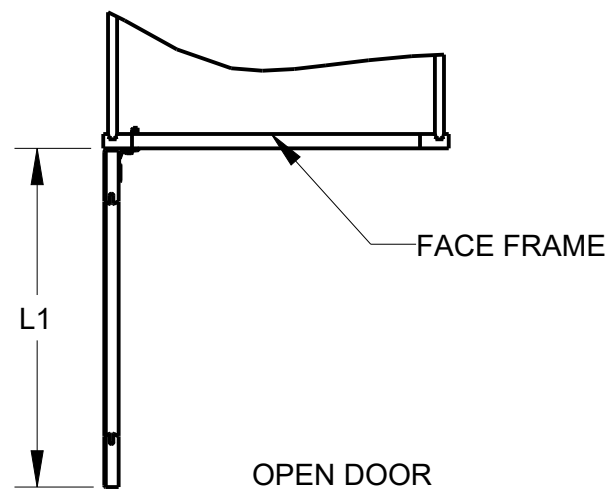

NOTE:

1 OPEN DOOR VIEW INCLUDES HINGE SPACE OFFSET.

PRODUCT	W1	L1	DOOR SIZE
			ROUNDED TO THE NEAREST 1/32
W3936	39"	17 11/16"	17 17/32" X 34 1/32"
W4236	42"	19 1/8"	19 1/32" X 34 1/32"

PRODUCT SHOWN 3936