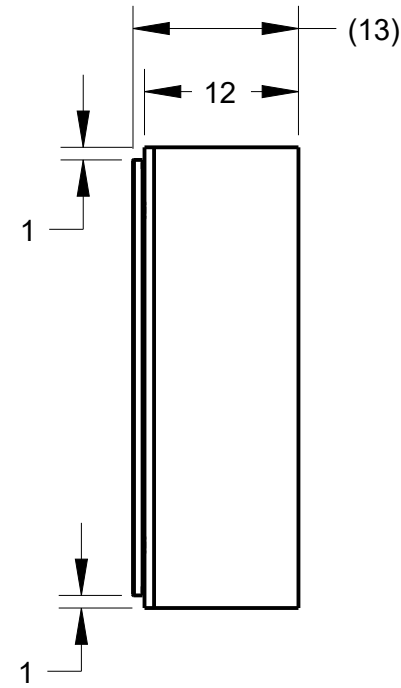

NOTE:

1 OPEN DOOR VIEW INCLUDES HINGE SPACE OFFSET.

PRODUCT	W1	L1	DOOR SIZE
			ROUNDED TO THE NEAREST 1/32
W3936	39"	17 11/16"	17 17/32" X 34 1/32"
W4236	42"	19 1/8"	19 1/32" X 34 1/32"

PRODUCT SHOWN 3936

W3936, W4236 HALF OVERLAY

DRAWN BY
ANDY BROWN

DATE
03MAR2021

DESIGNED BY
NORTHPOINT

DATE

DRAWING NUMBER
W3936-W4236_HALF_OVERLAY

REV
A

APPROVED BY
E.GOLESTANYAN

DATE
09MAR2021

SIZE
A3

SCALE
0.067

SHEET
1 / 1

HARDWARE RESOURCES RESERVES THE RIGHT TO CHANGE SPECIFICATIONS WITHOUT NOTICE.
IN CASE OF A DISCREPANCY, ACTUAL PART GEOMETRY SUPERSEDES THIS DOCUMENT.

THE INFORMATION CONTAINED WITHIN THIS DRAWING IS THE SOLE PROPERTY OF HARDWARE RESOURCES INC. ANY REPRODUCTION IN PART OR WHOLE WITHOUT WRITTEN PERMISSION OF HARDWARE RESOURCES INC. IS PROHIBITED.