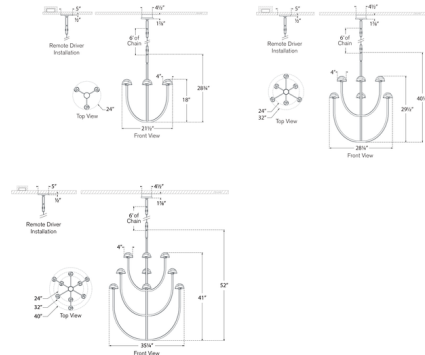

### Specifications

COLOR . . . . . Alabaster  
BODY FINISH . . . . . Bronze  
WATTAGE . . . . . 35W  
DIMMER . . . . . Standard 120V  
DIMENSIONS . . . . . 32"W x 40.25"H  
INTEGRATED LED MODULE . . . . . 6 x LED/5.83W/120V LED

### Technical Information

LAMP COLOR . . . . . 2700K  
LUMENS/WATT . . . . . 480.27  
LUMINOUS FLUX . . . . . 2800 lumens

Shown in bronze / alabaster

CLICK TO VIEW PRODUCT

Notes: