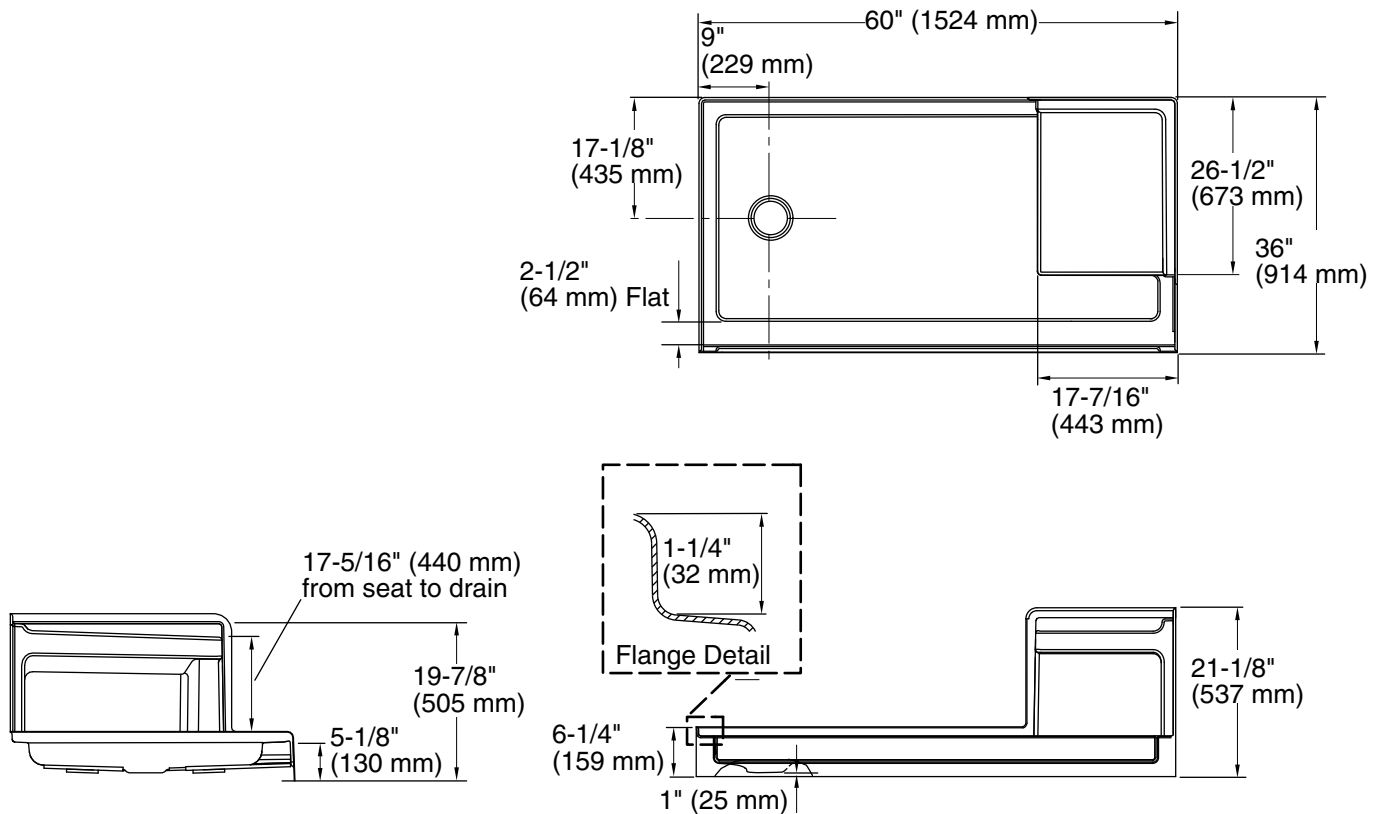

Tresham®

60" x 36" alcove shower base, left drain
K-1979

Features

- Low-threshold design for easy entry and exit
- Single threshold for three-wall installation
- Integral 18" (457 mm) undercut seat at right
- Coordinates with other products in the Tresham collection

9-1-2025 19:59 - US/CA

THE BOLD LOOK
OF **KOHLER®**

Technical Information

All product dimensions are nominal.

Drain location:	Left
Weight:	79.5 lbs (36.1 kg)
Minimum floor load:	20 lbs/ft ² (97.6 kg/m ²)
Minimum flat for door:	2-1/2" (64 mm)

Notes

Measure your actual product for rough-in details.

Install this product according to the installation instructions.

Shimming may be required between the stud frame and the fixture.

Stud opening tolerance is +1/4" (6 mm), -0" (0 mm).