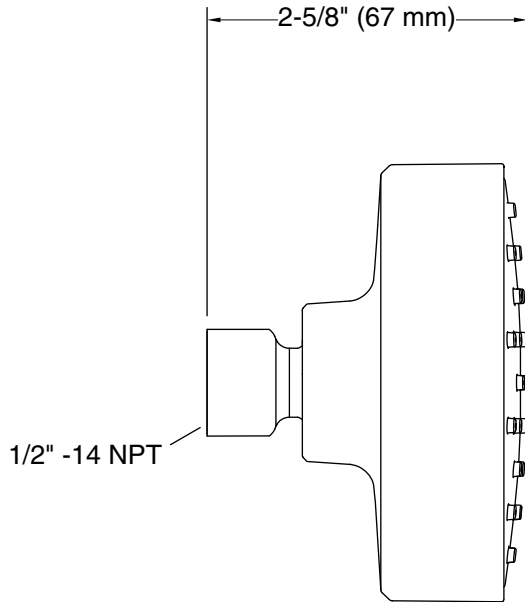

Features

- Showerhead features contemporary design.
- 1.75 gpm (6.6 lpm) showerhead flow rate.
- Spray nozzles cover full area of 3-9/16" (90 mm) sprayhead.
- Full-coverage spray produces an encompassing spray ideal for everyday use.
- MasterClean™ sprayface features an easy-to-clean surface that withstands mineral buildup.

Material

- KOHLER finishes resist corrosion and tarnishing.

Installation

- Shower arm and flange sold separately.
- Wall-mount.
- 1/2" (12 mm) 14 NPT connection.

Water Conservation & Rebates

- This product can help a building earn Water Efficiency points in LEED® Green Building Rating System.

Recommended Products/Accessories

K-7395 Shower Arm and Flange
K-7397 Shower Arm and Flange
K-23723 Faucet cleaner

Codes/Standards

ASME A112.18.1/CSA B125.1
DOE - Energy Policy Act 1992
EPA WaterSense®
California Energy Commission (CEC)

Technical Information

All product dimensions are nominal.

Drain included: No

Showerhead/Body Spray:

Rated maximum flow: 1.75 gal/min (6.6 l/min)

Notes

Install this product according to the installation guide.