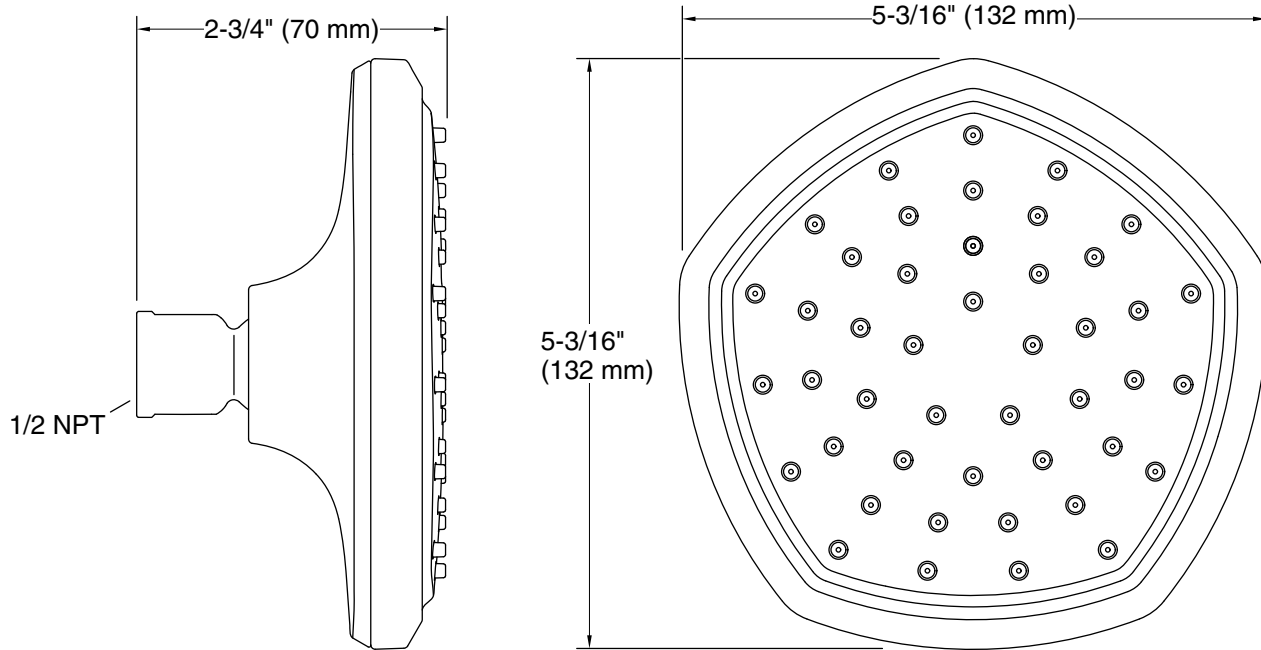

Features

- Single-function showerhead with 65-nozzle 5" (127 mm) diameter sprayface
- Full Coverage with Katalyst™ air-induction technology delivers a drenching spray experience, ideal for rinsing shampoo from hair
- Optimized sprayface for maximum performance
- MasterClean™ sprayface features an easy-to-clean surface that withstands mineral buildup and maximizes spray performance
- Part of the Occasion bathroom faucet and accessory collection
- Requires shower arm and flange (sold separately)

Installation

- 1/2" -14 NPT connection

Recommended Products/Accessories

K-72775 Shower Arm and Flange

Codes/Standards

ASME A112.18.1/CSA B125.1
DOE - Energy Policy Act 1992

KOHLER® Faucet Lifetime Limited Warranty

Technical Information

All product dimensions are nominal.

Spout:

Shower/Rainhead rated max flow: 2.5 gal/min (9.5 l/min)

Notes

For use with automatic compensating valves rated at 2.5 gal/min (9.5 l/min) or less.