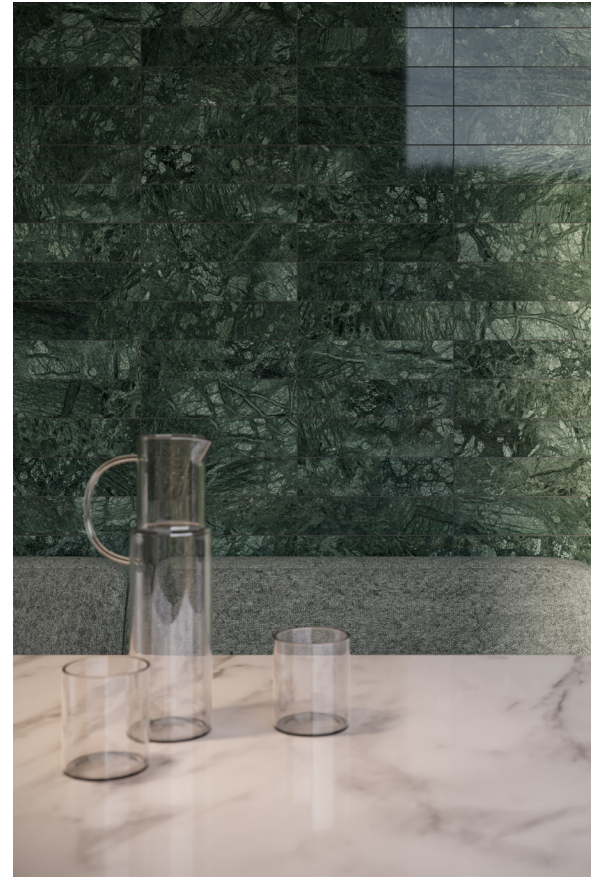

Top: Virginia Tile Stone Diosa Verde | Diosa Verde 3x12
Bottom: Stone Impressions Regency Collection | Magnolia Mural Cream on Luster Limestone