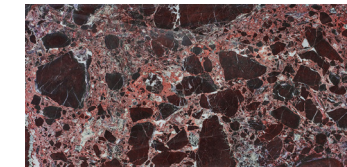

COLORS

Chiffon | Prizm 6x12
WAL GMCH PRIZMH

Chiffon | Flute 12x24
WAL GMCH FLUTEH

Lilac | Prizm 6x12
WAL GMLL PRIZMH

Lilac | Flute 12x24
WAL GMLL FLUTEH

Rosso Levanto | Prizm 6x12
WAL GMRL PRIZMH

Rosso Levanto | Flute 12x24
WAL GMRL FLUTEH