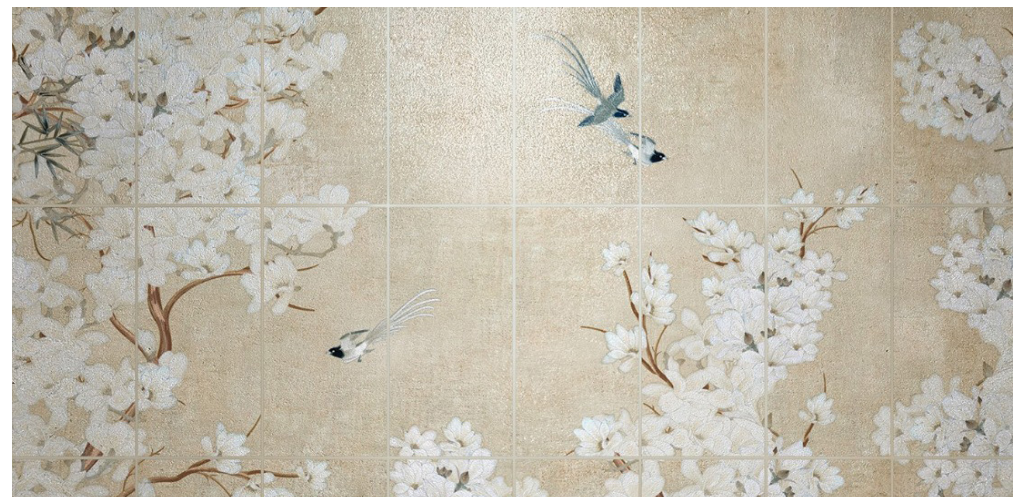

Top: Virginia Tile Stone Diosa Verde | Diosa Verde 3x12
Bottom: Stone Impressions Regency Collection | Magnolia Mural Cream on Luster Limestone