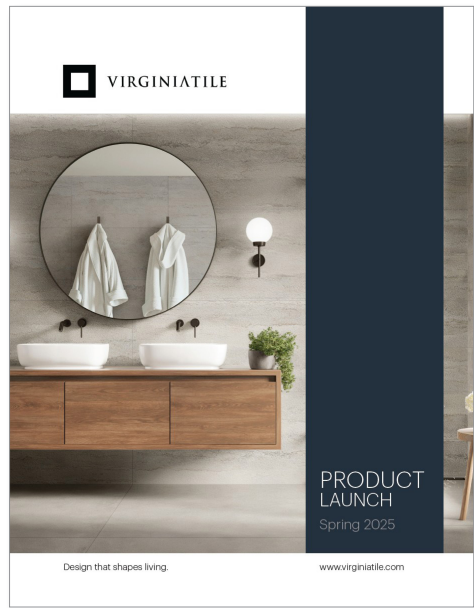

Product Launch Book
Spring 2025