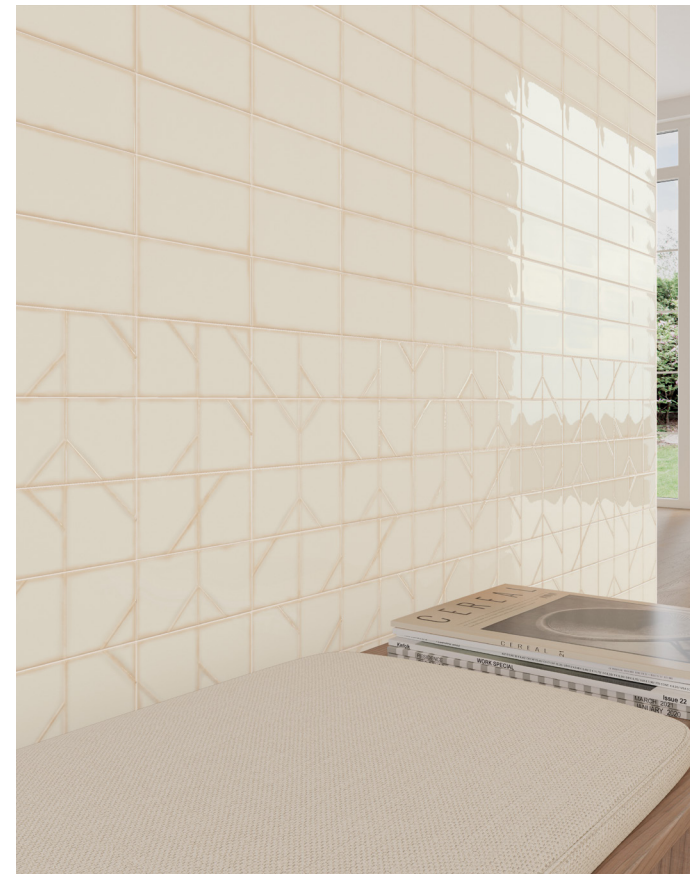

WOW Potters | Umber 2x10 and 5x10 Bars

INAX Homura | Light Brown, INAX Toujourin | White, Island Stone Perfect Pebble | Native Earth, Milestone +One | Plumb, Milestone Lith | Antique Cream, WOW Potters | Umber, WOW Yoko | Daisy Origami, TEC Grout in Light Smoke, Light Bronze and Urban Bronze.