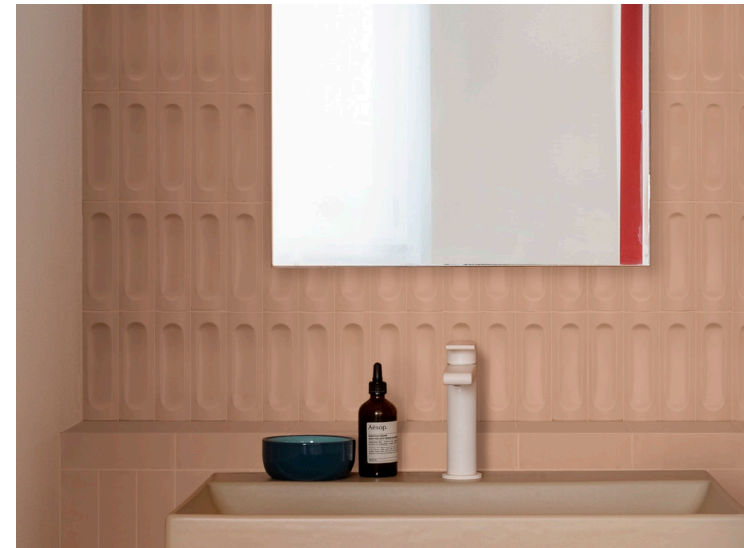

Milestone Imprint | Warm Raw Earth 24x48 and Warm Intaglio 24x48

Mocha Brown

INSPIRED BY PANTONE MOCHA MOUSSE
17-1230 TCX

Mocha is a warm, medium-toned brown with soft, muted undertones. Reminiscent of rich cocoa and creamy coffee, it evokes a sense of comfort and understated elegance. This color blends the earthiness of natural tones with a refined, velvety smoothness, making it ideal for sophisticated yet cozy interiors that aim for an organic yet polished appeal.