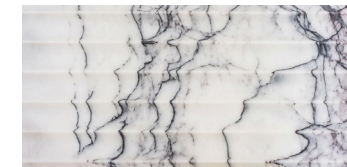

Lilac | Flute 12x24
WAL GMLL FLUTEH