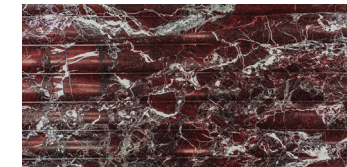

Rosso Levanto | Flute 12x24
WAL GMRL FLUTEH