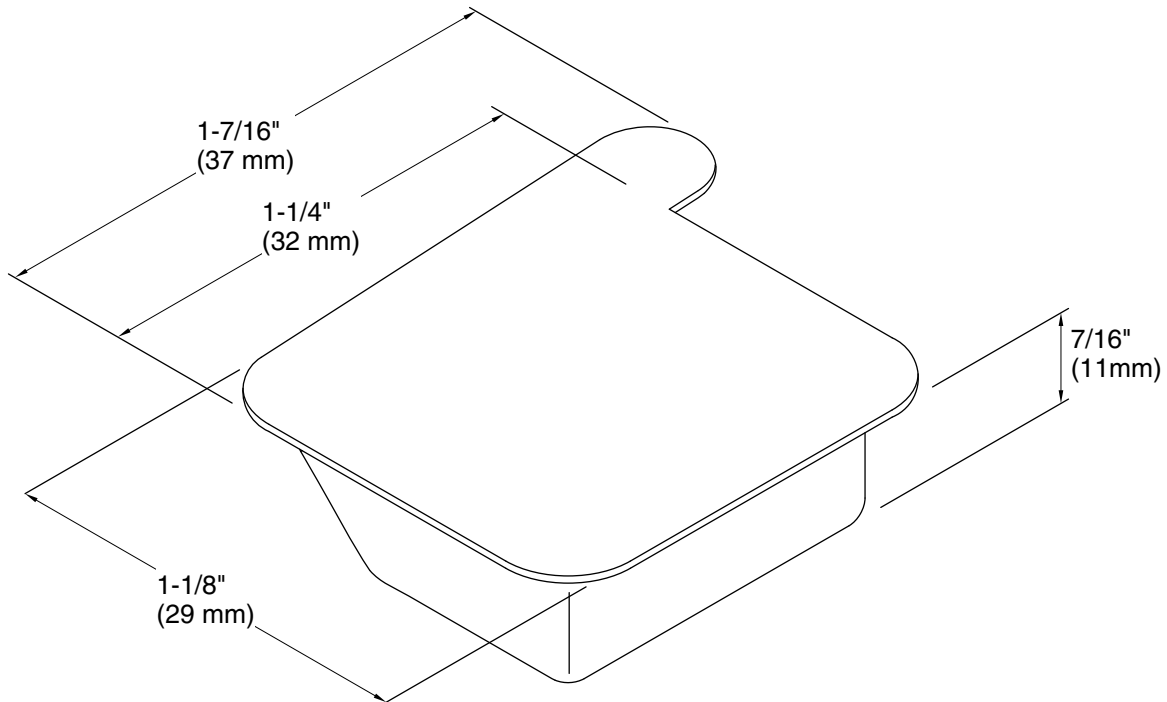

Technical Information

All product dimensions are nominal.

Material: Plastic

Notes

Install this product according to the installation instructions.