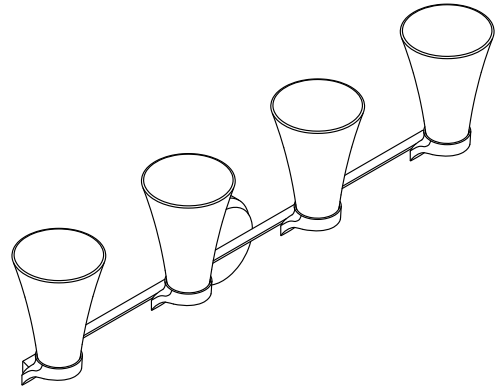

Features

- Painted glass shades perfectly diffuse the light, reducing glare in the bathroom
- Requires bulbs with candelabra (E12) base; type B10 or T10 bulbs recommended (sold separately)
- Suitable for damp locations, per UL 1598
- Coordinates with other products in the Simplice collection
- Fixture is dimmable when paired with dimmer switch and compatible bulbs

Material

- Manufactured with quality materials and complemented with a meticulous finishing process
- KOHLER finishes resist corrosion and tarnishing

Installation

- Wall-mount

Codes/Standards

UL 1598
CSA C22.2 No. 250.0

KOHLER® Indoor Lighting Fixtures Limited Warranty

See website for detailed warranty information.

Available Colors/Finishes

Color tiles intended for reference only.

Color	Code	Description
	BNL	Brushed Nickel
	CPL	Polished Chrome
	BLL	Matte Black
	2GL	Brushed Moderne Brass