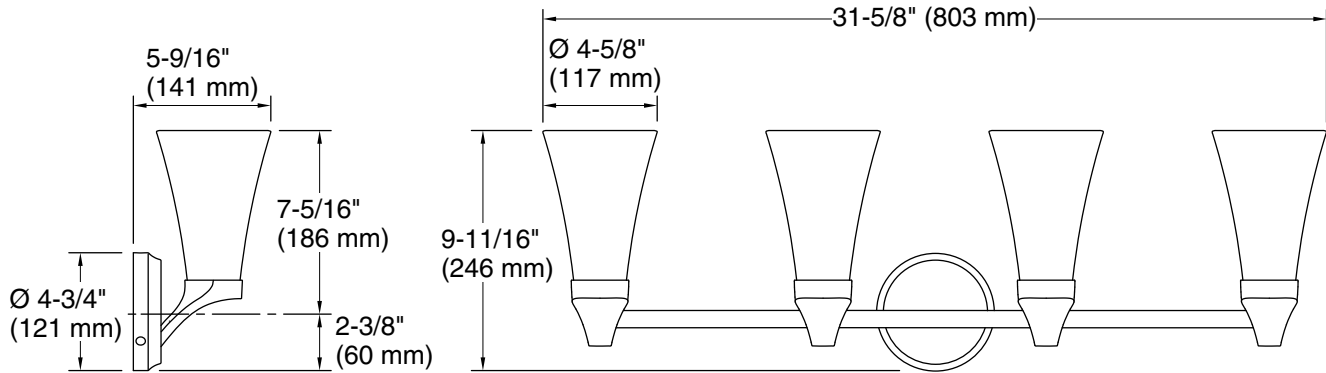

Required Electrical Service

One circuit required.

120 V, 2 A, 60 Hz

Notes

Install this product according to the installation instructions.

Technical Information

All product dimensions are nominal.

Material: Steel, Glass, Aluminum, Zinc