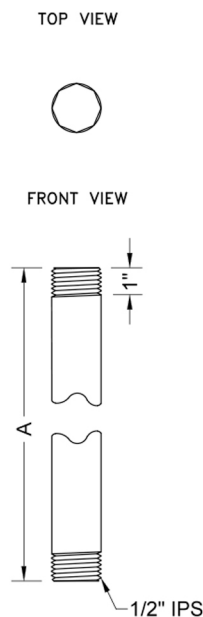

1/2" IPS x 36" Brass Vertical Drop Ceiling Nipple

Model #: 801-12.36-

FEATURES:

- Can be used as a Brass Nipple for supply valves or Brass vertical drop ceiling nipple shower arm
- 1/2" Male x 36" Male IPS
- 1/2" escutcheons sold separately
- All custom lengths available. Contact JACLO for pricing & availability
- See 16303-12 - 1/2" coupling to join and extend for longer size nipples

SPECIFICATION DRAWING:

1/2" BRASS VERTICAL DROP CEILING NIPPLES		
PART. #	DESCRIPTION	A
801-12.4	1/2" IPS X 4"	4"
801-12.6	1/2" IPS X 6"	6"
801-12.12	1/2" IPS X 12"	12"
801-12.18	1/2" IPS X 18"	18"
801-12.24	1/2" IPS X 24"	24"
801-12.30	1/2" IPS X 30"	30"
801-12.36	1/2" IPS X 36"	36"
801-12.42	1/2" IPS X 42"	42"
801-12.48	1/2" IPS X 48"	48"
801-12.60	1/2" IPS X 60"	60"
801-12.72	1/2" IPS X 72"	72"