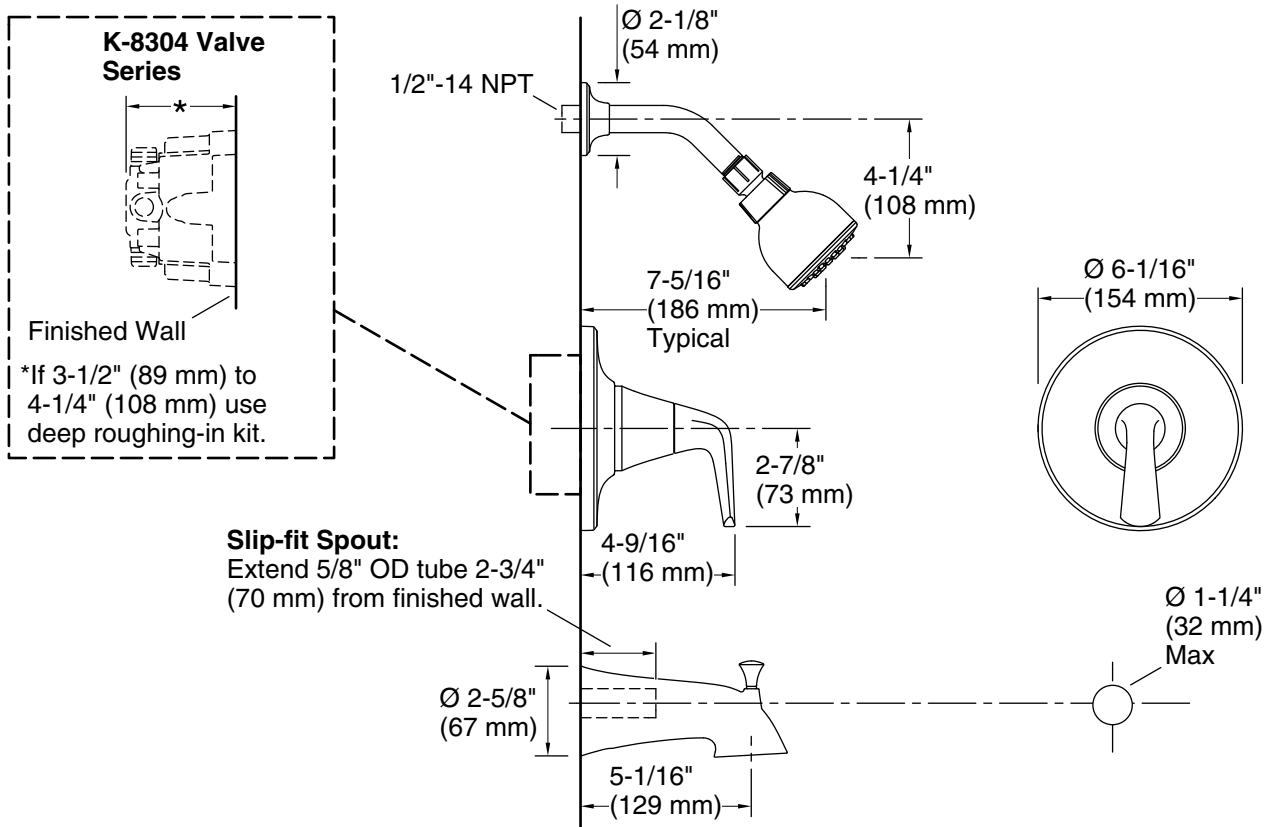

Rite-Temp® bath and shower faucet trim set, 1.75 gpm TS27377-4G

Medley®

Features

- A single handle controls both on/off activation and temperature setting
- Antiscald protection
- Single-function 1.75 gpm (6.6 lpm) showerhead with Katalyst® air-induction technology
- MasterClean™ sprayface features an easy-to-clean surface that withstands mineral buildup and maximizes spray performance
- 5-1/16" (129 mm) diverter bath spout with slip-fit connection
- Includes faceplate with ADA-compliant metal lever handle
- Coordinates with other products in the Medley collection
- Pressure-balancing diaphragm technology maintains outlet temperature within +/-3°F during water pressure fluctuations

For the most current Specification Sheet, go to www.sterlingplumbing.com.

8-8-2024 20:55 - US/CA

Technical Information

All product dimensions are nominal.

Faucet:

Flow rate: 1.75 gal/min (6.6 l/min)

Drain included: No

Showerhead/Body Spray:

Rated maximum flow: 1.75 gal/min (6.6 l/min)

Notes

Install this product according to the installation instructions.