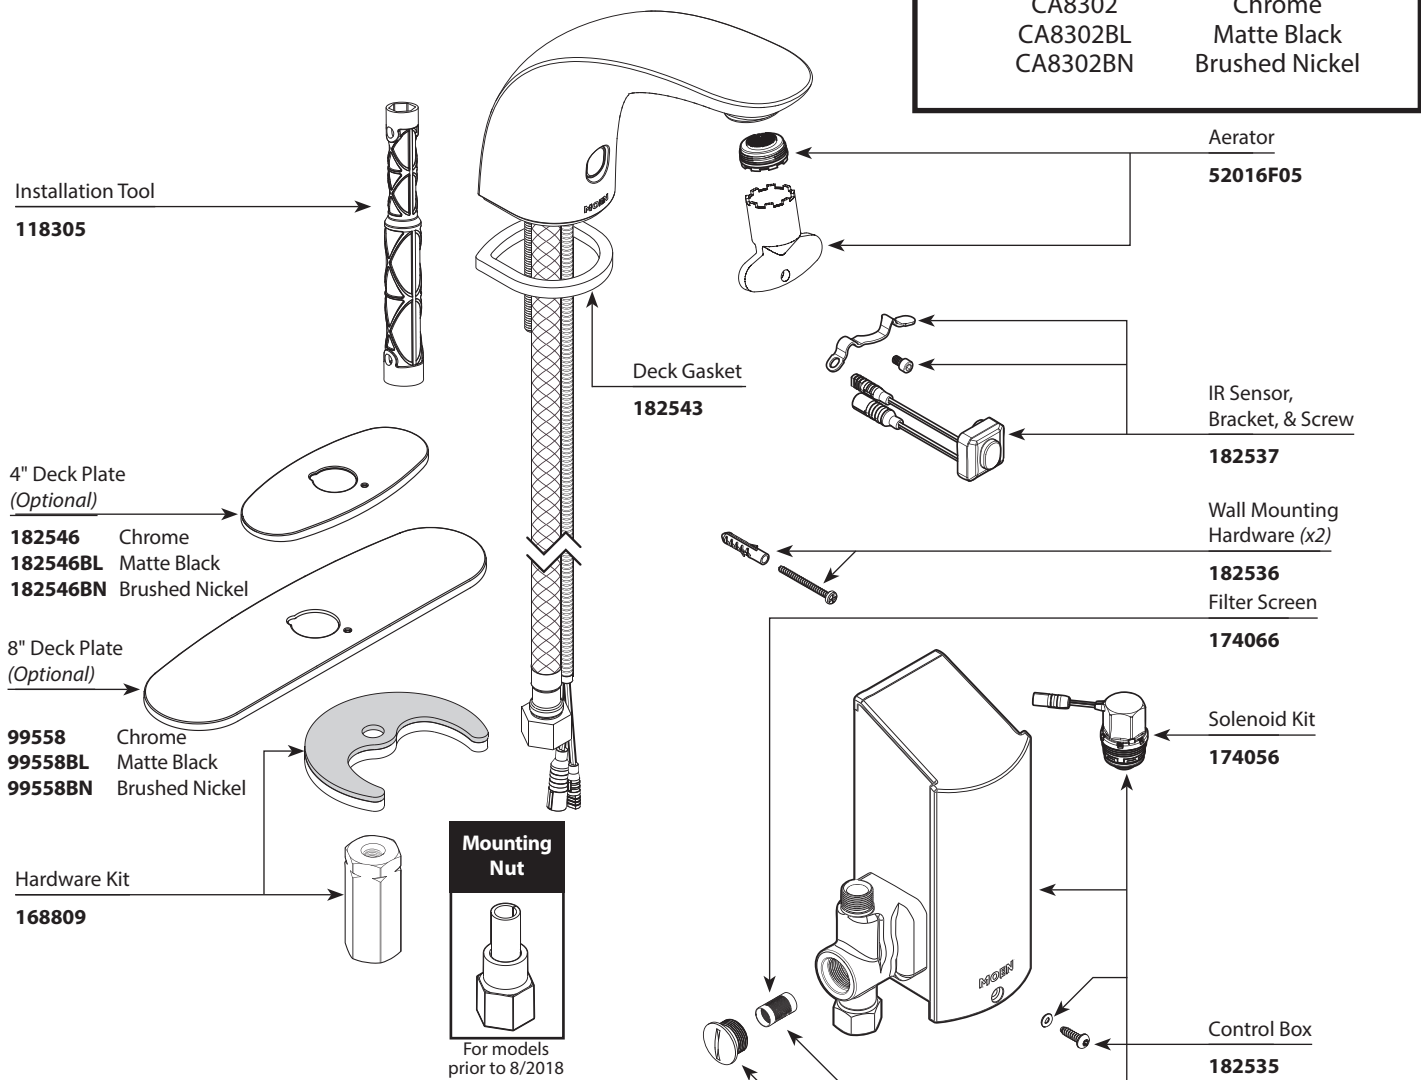

MOEN®

Illustrated Parts

■ Order by Part Number

*There is more than 1 version of this model.
Page down to identify the version you have.*

M•POWER™ Electronic Faucet Below-Deck Transitional Style	
MODEL	FINISH
CA8302	Chrome
CA8302BL	Matte Black
CA8302BN	Brushed Nickel