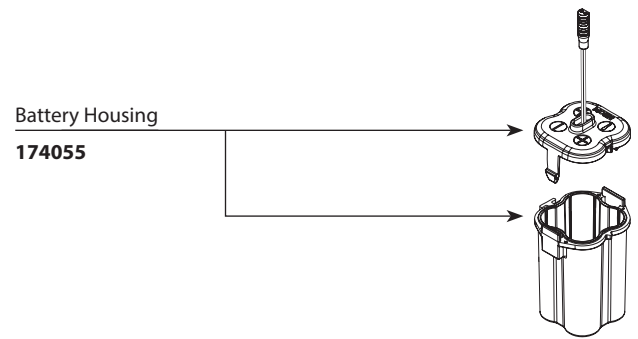

MOEN®

Illustrated Parts

■ Order by Part Number

*There is more than 1 version of this model.
Page down to identify the version you have.*

M•POWER™ Electronic Faucet Below-Deck Transitional Style	
MODEL	FINISH
CA8302	Chrome
CA8302BL	Matte Black
CA8302BN	Brushed Nickel