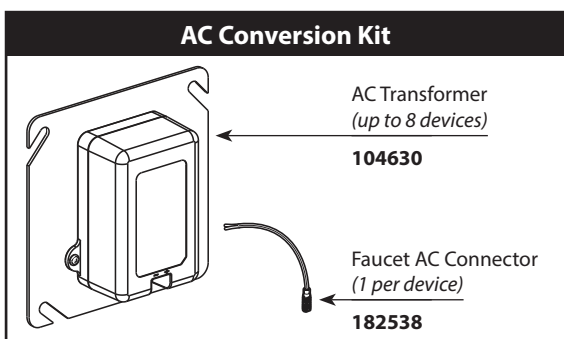

MOEN®

Illustrated Parts

■ Order by Part Number

*There is more than 1 version of this model.
Page down to identify the version you have.*

M•POWER™ Electronic Faucet Below-Deck Transitional Style	
MODEL	FINISH
CA8302	Chrome
CA8302BL	Matte Black
CA8302BN	Brushed Nickel