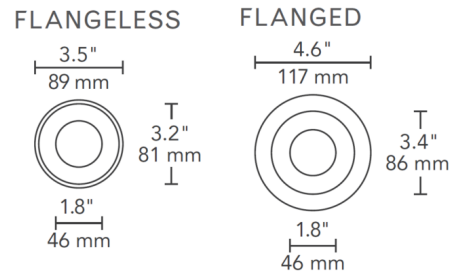

## Entra 3IN Round Bevel Shower Trim with Sandblasted Lens

By Visual Comfort Architectural

### Description

Entra 3 Inch Round Bevel Shower Trim with Sandblasted Lens is made of die-cast aluminum with minimal thickness. Available in White finish in a flanged or flangeless option. White finish can be field painted to match adjacent ceiling finish. ETL listed. Suitable for wet locations. LED module and mud/plaster plate for flangeless installation included with housing. A complete fixture includes a housing and trim, sold separately.

### Specifications

REFLECTOR/BAFFLE COLOR	N/A
BODY FINISH	White
WATTAGE	N/A
DIMMER	N/A
DIMENSIONS	4.6"W
BULB NOT INCLUDED	1 x LED/120V LED

### Technical Information

APERTURE SIZE	3.000"
APERTURE SHAPE	Round
CEILING TYPE	Drywall with Trim
FUNCTION	Shower/Wet Location

CLICK TO VIEW PRODUCT

Notes: