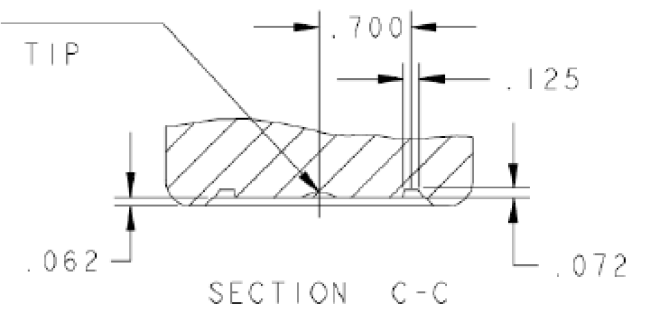

DETAIL A

- T = 2.206 ± .018
- E = 2.112 ± .018
- H = .408 ± .015
- I = 2.002 ± .015
- S = .046 ± .015

GATEWELL TO BE IN STRETCH ROD TIP

Overflow Capacity: 103 ml ± 4

DISCLAIMER

THIS INFORMATION IS PROVIDED AS A GENERAL GUIDE, INCLUDING DIMENSIONS. IT IS THE CUSTOMER'S RESPONSIBILITIES TO SELECT THE PROPER CONTAINER FOR PRODUCT AND APPLICATION COMPATIBILITY.

DISTRIBUTED BY:

REF NO.:

DWG10064

DESCRIPTION:

3 oz PET Wide Mouth Jar, 58-400