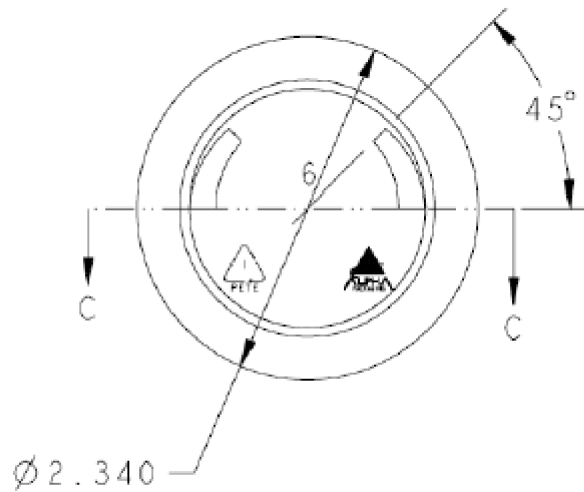

DETAIL A

- T = 2.206 ± .018
- E = 2.112 ± .018
- H = .408 ± .015
- I = 2.002 ± .015
- S = .046 ± .015

GATEWELL TO BE IN STRETCH ROD TIP

Overflow Capacity: 103 ml ± 4

DISCLAIMER

THIS INFORMATION IS PROVIDED AS A GENERAL GUIDE, INCLUDING DIMENSIONS. IT IS THE CUSTOMER'S RESPONSIBILITIES TO SELECT THE PROPER CONTAINER FOR PRODUCT AND APPLICATION COMPATIBILITY.

DISTRIBUTED BY:

REF NO.:

DWG10064

DESCRIPTION:

3 oz PET Wide Mouth Jar, 58-400