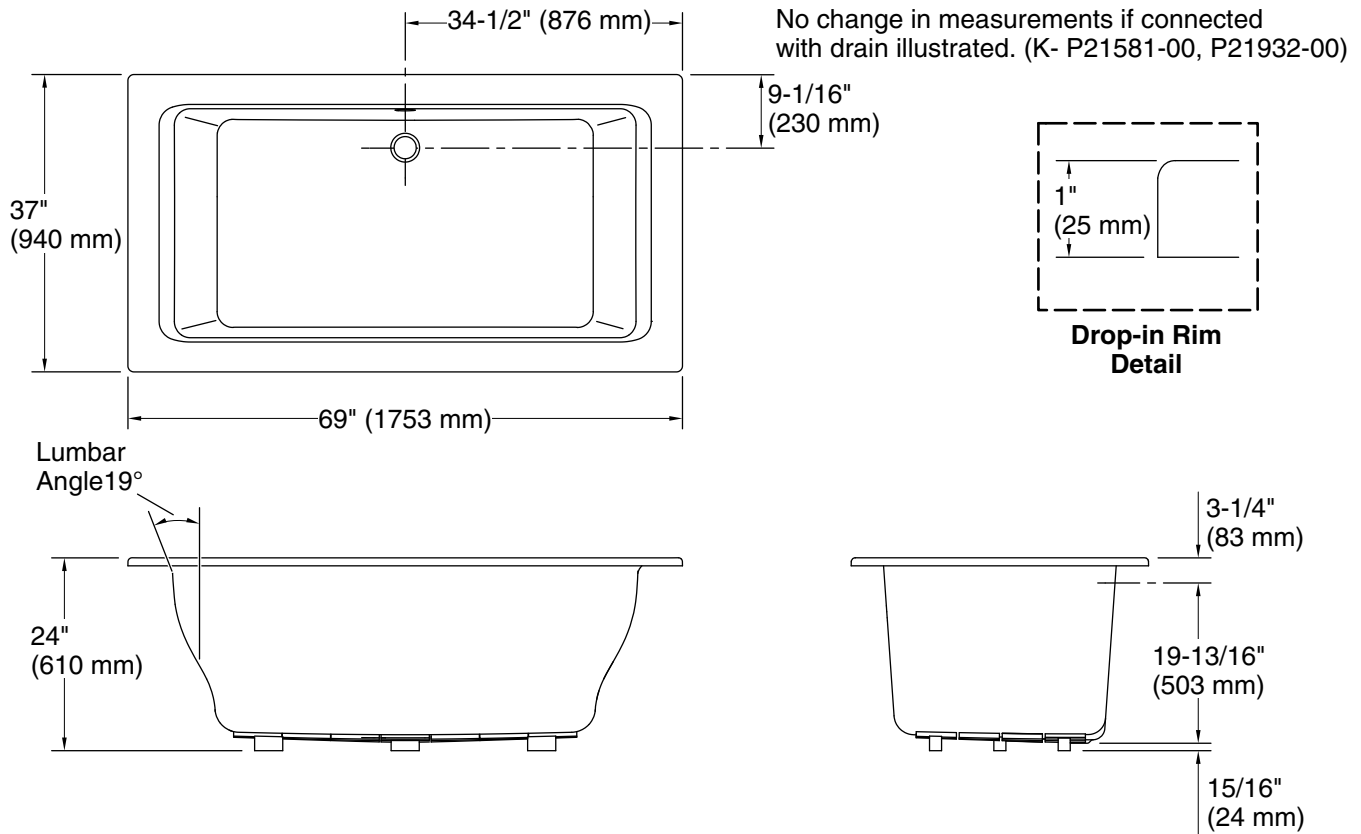

KALLISTA®

Perfect by KALLISTA Large Rectangular Bathtub P50045-00

Features

- Constructed of acrylic
- Drop-in or undermount installation
- Recommended drain assembly (P21932-00) and drain trim kit (P21930-00 or P21931-00) sold separately
- 69" (1753 mm) total length
- 37" (940 mm) total width
- 24" (610 mm) total height
- Optional under-mount installation kit (P50046-00-NA) sold separately

KALLISTA

Perfect by KALLISTA Large Rectangular Bathtub P50045-00

Technical Information

All product dimensions are nominal.

Drain location: Center

Notes

Measure your actual product for rough-in details.

Install this product according to the installation instructions.