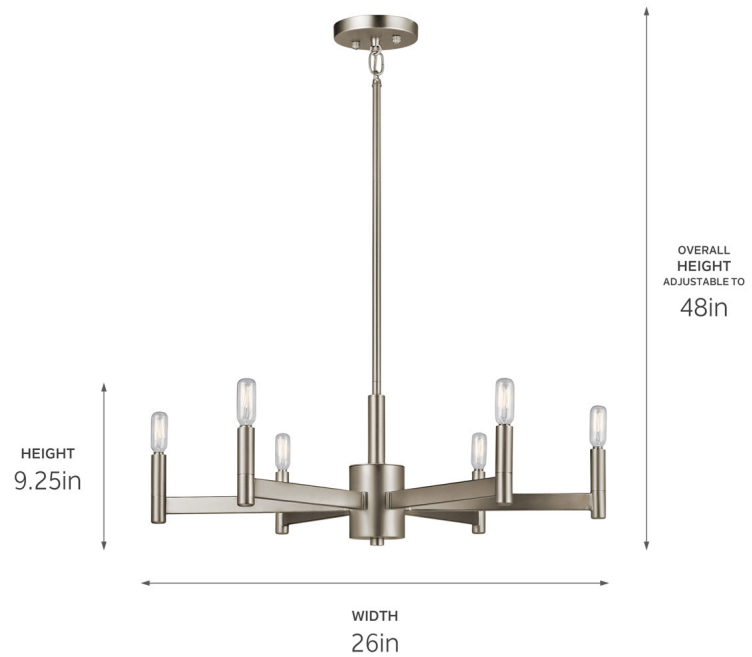

SPECIFICATIONS

Certifications/Qualifications

Prop65	No
DarkSky Approved	No
Location Rating	Dry kichler.com/warranty

Dimensions

Height	9.25"
Overall Height	48"
Weight	8.5 LBS
Canopy Width	5.25"
Canopy Depth	0.8"

Electrical

Input Voltage	120 V

Light Source

Light Source	Bulb
Lamp Included	Not Included
# Of Bulbs/LED Modules	6
Max Or Nominal Watt	60 W
Lamp Type	B
Socket Type	E12 (Candelabra)
Dimmable	Yes
Dimmable Notes	Dimmable when used with dimmer switch (sold separately); when using LED bulbs, see bulb manufacturer dimming specifications.

Mounting/Installation

Interior/Exterior	Interior Product
Mounting Weight	8.5 LBS
Modular	No
Lead Wire Length	120

FIXTURE ATTRIBUTES

Housing/Glass

Primary Material	Steel
Shade Included	No

Product/Ordering Information

Sku	43859SN
Finish	Satin Nickel
UPC	783927469838

Finishes

- Black
- Natural Brass
- Satin Nickel