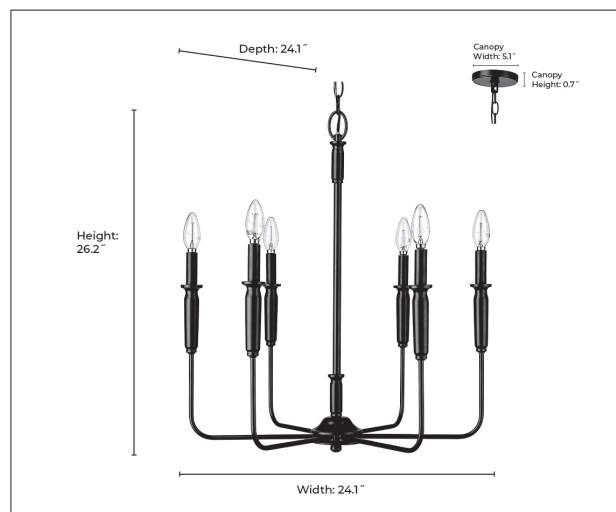

29306

SAVANNE SIX LIGHT CHANDELIER

FINISH

MB - Matte Black
TWH - Textured White

DIMENSIONS

Width 24.1"
Height 26.2"
Canopy Width 5.1"
Canopy Height 0.7"
Canopy Depth 5.1"
Chain 60"
Wire 144"
Weight 6.60 lbs.

MATERIAL

Steel

Glass

Glass No

LAMPING

Bulbs 6-Candle
Bulb Base Candelabra (E12)
Watts per Bulb 40W
Voltage 120V
Total Wattage 240W
Bulbs Included No

CERTIFICATION

ETL Listed Dry

ITEM NUMBER

SKU's 29306 MB
29306 TWH

29306 MB

29306 TWH

Millennium Lighting
105 Declaration Drive
McDonough, GA 30253
www.millenniumlighting.com