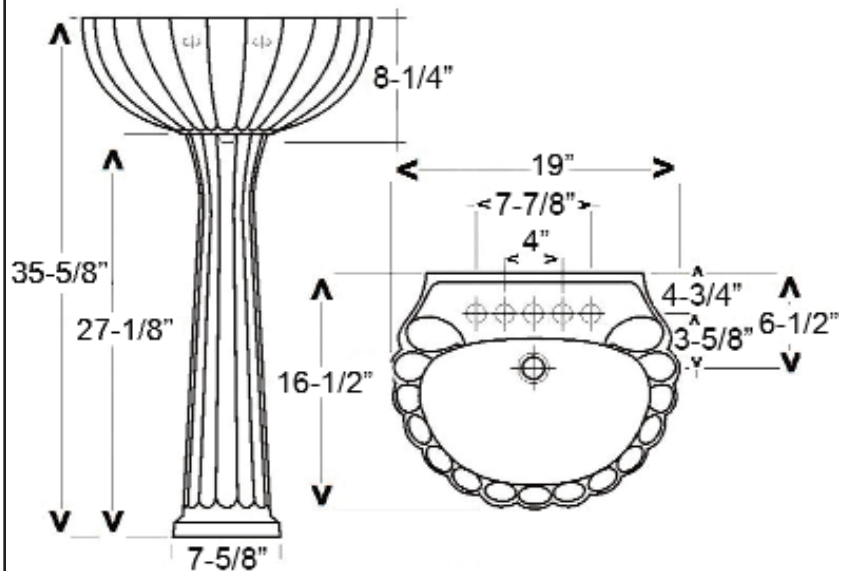

BALI PEDESTAL LAVATORY

Cat. No.
3-58X

Faucet not included

W: 19"
D: 16 1/2"
H: 35 3/8"
Flange: 1 5/8"

Column: 27-1/2"L x 7-1/2"W x 7-1/2"D

Features:

- ▶ Made of Vitreous China
- ▶ Available for 4" CC or 8" Widespread
- ▶ Fluted Basin and Column
- ▶ Can Be Installed Using Toggle or Molly Bolts (not included)
- ▶ IAPMO certified

*For ease of installation, order one of the following:

1. Hangers (pair) \$4.75
2. Bracket (one) \$11.50

Colors:

WH White
BQ Bisque

Compliance Certification

Meets or exceeds the following specifications: ASME A112.19.2
2008 and CSA B45.1-08 for ceramic plumbing fixtures.

Interior Dimensions:

Basin Interior: 15 1/4"W x 9 5/8"D
Basin Depth: 5 3/4"
Mount bolts height: 33 1/2"
Mount holes cc: 3 3/4"
Faucet and spout holes: 1 1/8"(4")
1 3/8"(8")

Dimensions of fixture are nominal and may vary within the range of tolerances established by ASME Standard A112.19.2-2008. Dimensions and specifications subject to change without notice.