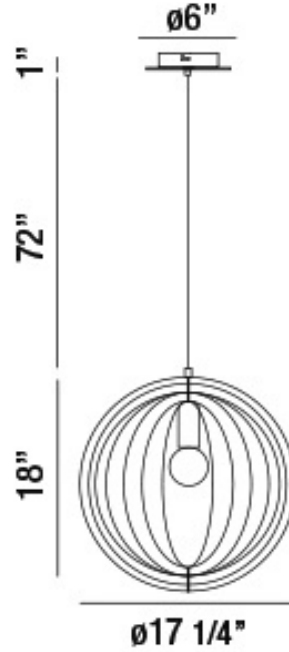

## Abruzzo, Pendant , 18", Wood

Item No.  
31874-014

JOB NAME:

DATE:

TYPE:

COMMENTS:

### LIGHT INFORMATION

Light Type Bulb

Bulb Socket E26

Bulb Shape A19

Bulb Included No

CRI

Delivered Lumens

Colour Temperature (Kelvin) N/A

### DIMENSIONS & WEIGHT

Product Width (In)

Product Height (In) 18

Product Ext (In)

Product Diameter (In) 17.25

Product Weight (Lbs) 3.46

Product Length (In)