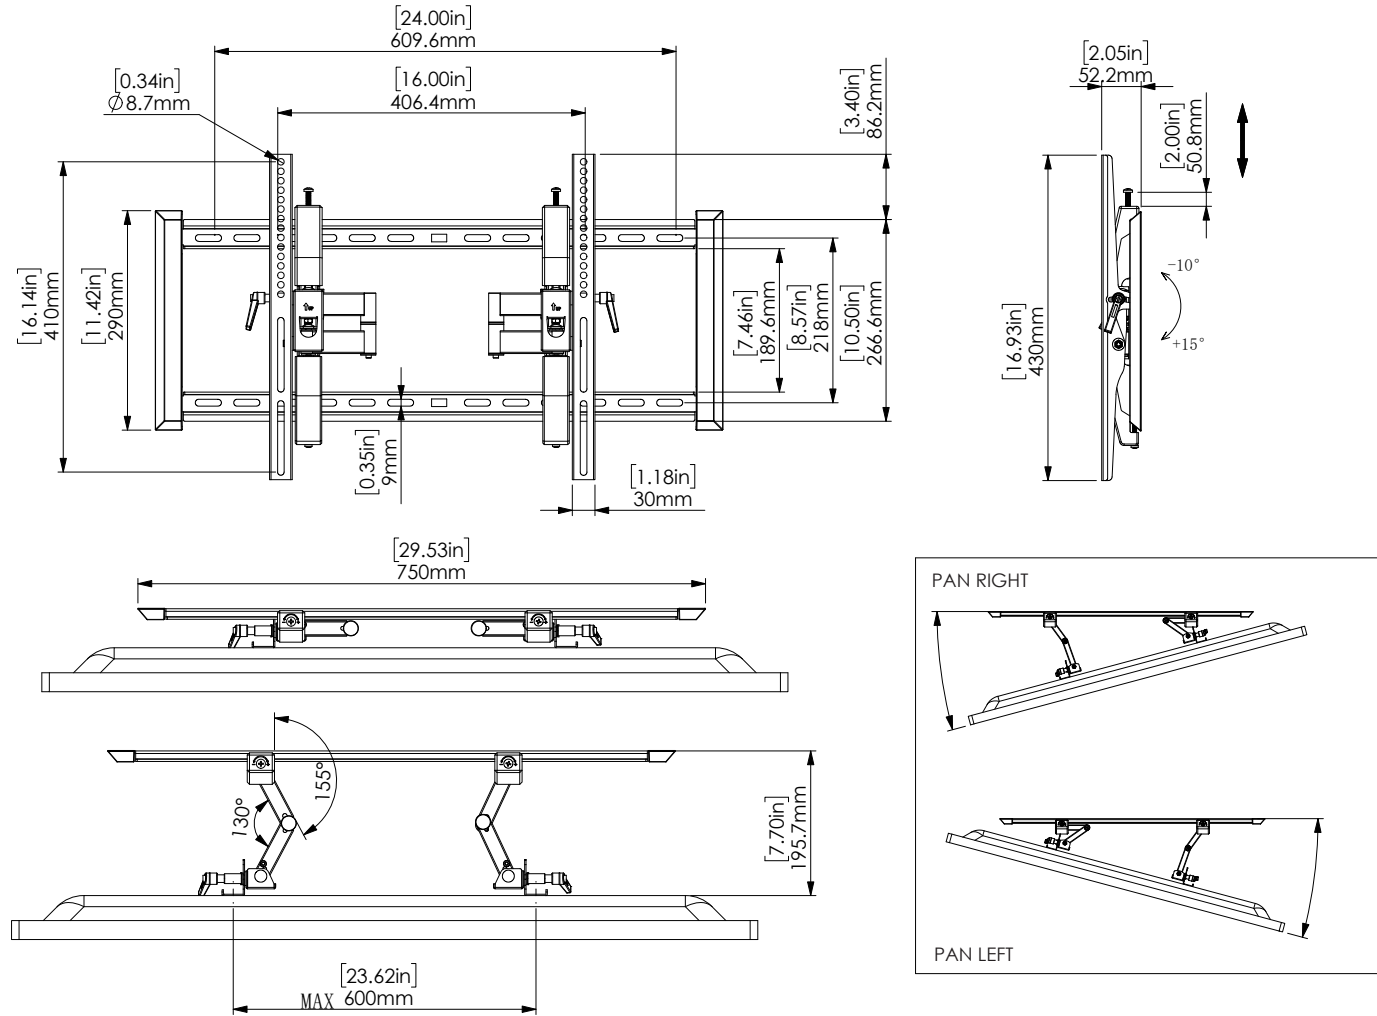

TLT4390EXT-LVL

WWW.MSTRBRAND.COM

NOTES: UNLESS OTHERWISE SPECIFIED

1. VESA STANDARD COMPATIBILITY (WIDTH X HEIGHT): 200X100 TO 600X400
2. MAXIMUM VESA MOUNTING CONFIGURATION: 600X400 MM
3. SCREEN SIZE COMPATIBILITY: 43" ~ 90" SCREENS
4. MAXIMUM WEIGHT CAPACITY: 150 LBS (68.1 KG)
5. PRODUCT COLOR: BLACK
6. VIEWING ANGLE INCREMENTS: -10° ~ +15° .