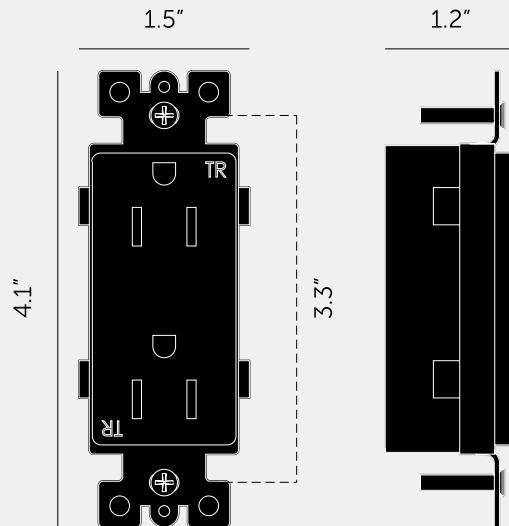

Tamper proof

SPECIFICATIONS

Style: Duplex Outlet
Input: 125VAC / 60Hz
Load: 15A
Class 1 outlet / Must be grounded. Tamper resistant
Certification: cULus listed
Must be grounded.

INCLUDED

1 x Outlet Module

FINISH & SKU NUMBERS

sku:	finish:	size:
NXM-02252	● black	
NXM-14253	● white	

PLEASE NOTE

DISCLAIMER: Always consult a trade professional when installing this product. Buster + Punch is not responsible for the usage or feasibility of installation requirements. This product is not suitable for damp or wet environments.