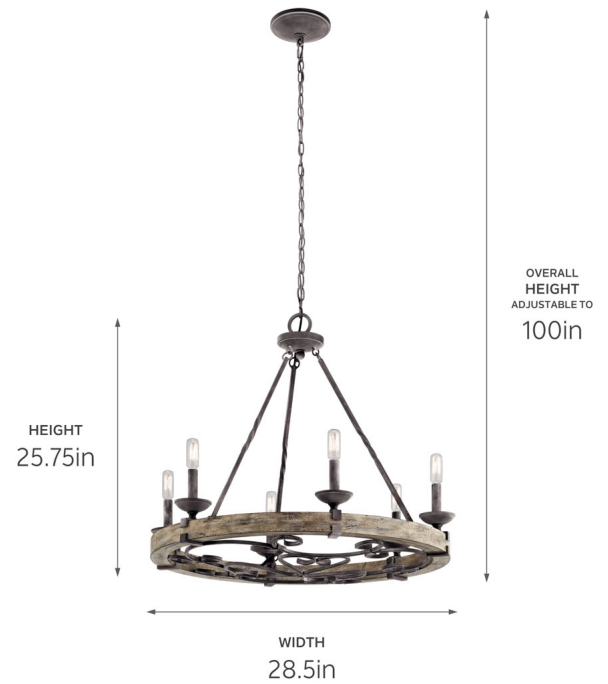

SPECIFICATIONS

Certifications/Qualifications

Prop65	No
DarkSky Approved	No
Location Rating	Dry kichler.com/warranty

Dimensions

Height	25.75"
Overall Height	100"
Weight	17 LBS
Canopy Width	6"
Canopy Depth	1.37"
Chain/Stem Length	72"

Electrical

Input Voltage	120 V

Light Source

Light Source	Bulb
Lamp Included	Not Included
# Of Bulbs/LED Modules	6
Max Or Nominal Watt	60 W
Lamp Type	B
Socket Type	E12 (Candelabra)
Dimmable	Yes
Dimmable Notes	Dimmable when used with dimmer switch (sold separately); when using LED bulbs, see bulb manufacturer dimming specifications.

Mounting/Installation

Interior/Exterior	Interior Product
Mounting Style	CHAIN HUNG
Mounting Weight	17 LBS
Modular	No
Lead Wire Length	156

FIXTURE ATTRIBUTES

Housing/Glass

Primary Material	Steel
Shade Included	No

Product/Ordering Information

SKU	43823WZC
Finish	Weathered Zinc
UPC	783927471558

Finishes

- Weathered Zinc

ALSO IN THIS FAMILY