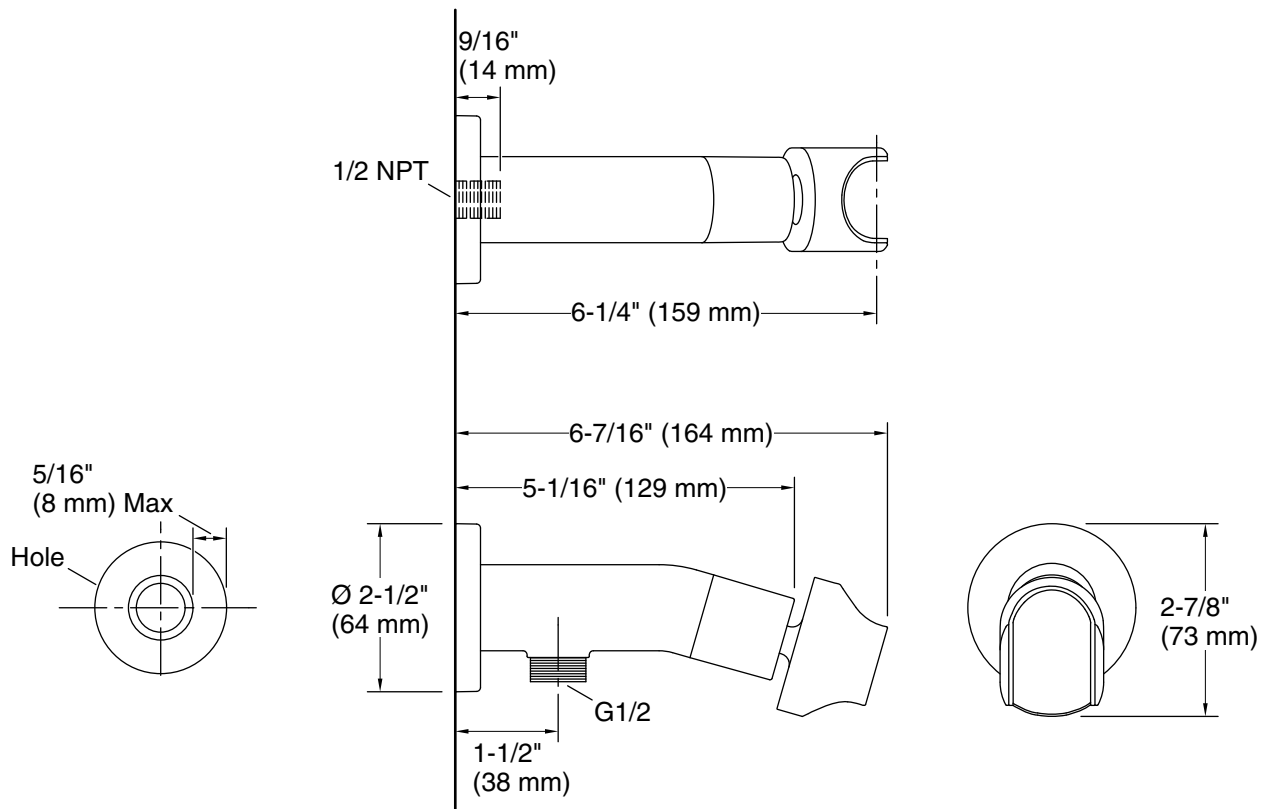

Technical Information

All product dimensions are nominal.

Spout:

Notes

For NPT connection, nipple must extend 9/16" (14 mm) beyond finished wall.