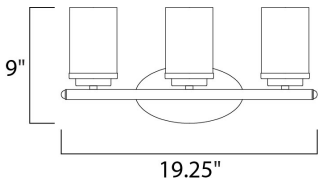

MEASUREMENTS

DIMENSION : 19.25" W x 9" H x 6" Ext
 BACK PLATE : 8.25" W x 4.5" H
 HANGING WEIGHT : 2.9 lb

LAMPING

INPUT VOLTAGE : 120V
 BULB : 3 x 60W Incandescent E26 Medium , 180W Total
 BULB INCLUDED : (Not Included)
 DIMMABLE : Yes