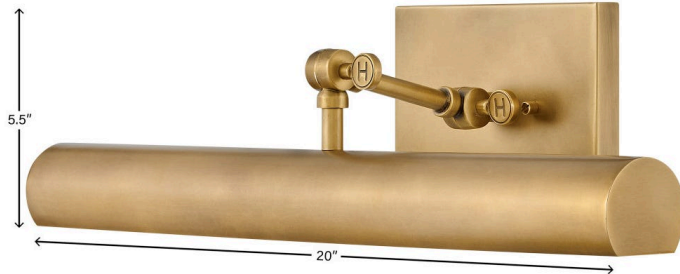

STOKES

43012HB

MEDIUM ADJUSTABLE ACCENT LIGHT

Stokes embraces traditional elegance at its finest. A delicate geometric backplate serves as the backdrop for a rounded shade in a striking Black, Heritage Brass, or Polished Nickel finish. Slim and streamlined, Stokes makes a dramatic impact while highlighting favorite elements within a space with artful illumination. Can be mounted with or without an included plug-in cord, featuring an in-line on/off switch.

DETAILS	
FINISH:	Heritage Brass
MATERIAL:	Steel
DIMMABLE:	YES - WITH DIMMABLE LAMP (NOT INCLUDED)

DIMENSIONS	
WIDTH:	20"
HEIGHT:	5.5"
WEIGHT:	4lb
BACK PLATE:	7"W X 5"H
EXTENSION:	6.8"
TOP TO OUTLET:	2.5"

LIGHT SOURCE	
LIGHT SOURCE:	Socketed
WATTAGE:	2-10w Med. LED, 60w Equiv.
VOLTAGE:	120v

SHIPPING	
CARTON LENGTH:	23
CARTON WIDTH:	10
CARTON HEIGHT:	7.8
CARTON WEIGHT:	6.3

PRODUCT DETAILS:

- Dry Rated
- T-style bulbs required (not included)
- Can be hard wired or mounted with included plug-in cord
- Classic, elegant lines and timeless details enhance a traditional space
- Includes a convenient in-line on/off switch
- Cord includes a convenient on/off switch