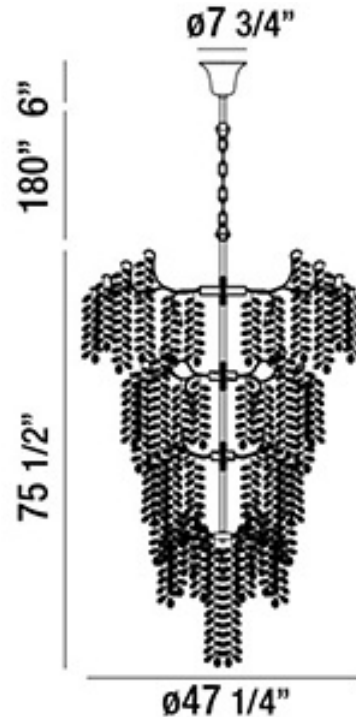

## Campobasso, Chandelier, 33-Light, 76", Gold, Mixed Gl...

Item No.  
29062-010

JOB NAME:

DATE:

TYPE:

COMMENTS:

### LIGHT INFORMATION

Light Type Bulb

Bulb Socket G9

Bulb Shape G9

Bulb Included Yes

CRI

Delivered Lumens

Colour Temperature (Kelvin) N/A

### LIGHT INFORMATION (CONT'D.)

Light Wattage 60

Total Wattage 1980

### DIMENSIONS & WEIGHT

Product Width (In)

Product Height (In) 75.5

Product Ext (In)

Product Diameter (In) 47.25

Product Weight (Lbs) 187.34

Product Length (In)