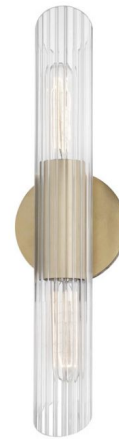

Lightology

lightology.com
866-954-4489
05-07-26

Project: _____

Company: _____

Location: _____ Fixture Type: _____

SPEC #: **MTZ575176**

Approved On: _____ Approved By: _____

Cecily Bathroom Vanity Light By Mitzi

Description

The Cecily Bathroom Vanity Light features Clear ribbed glass shades with an Old Bronze, Aged Brass, or Polished Nickel finish and is available in two sizes. May be mounted vertically or horizontally.

Shown in aged brass / clear

Specifications

COLOR	Clear
BODY FINISH	Aged Brass
WATTAGE	18W
DIMMER	Standard 120V
DIMENSIONS	4.75"W x 17"H x 3.75"D
BULB NOT INCLUDED	2 x T10/Medium (E26)/9W/120V LED
COUNTRY OF ORIGIN	China