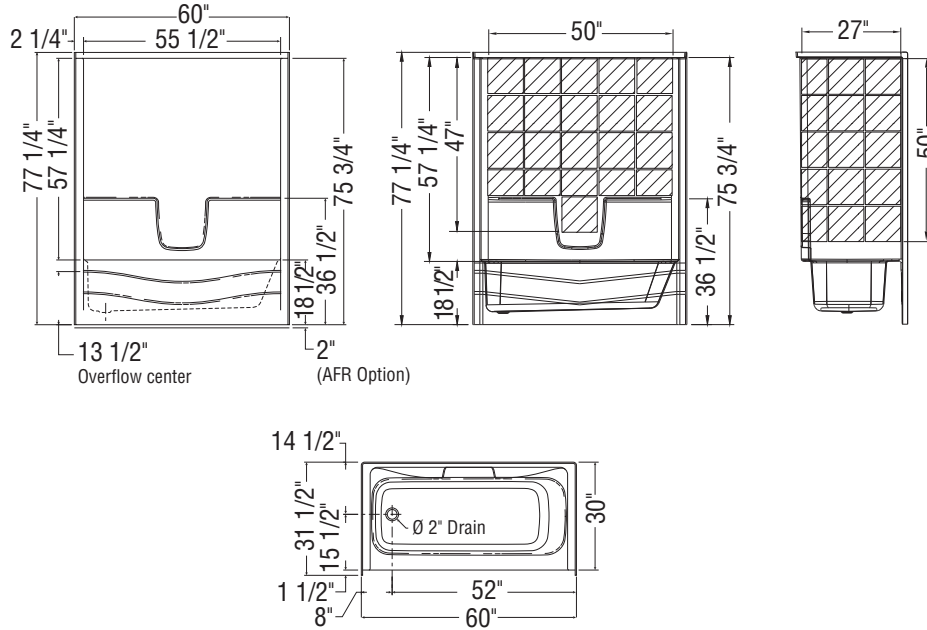

TS-3060

Model number:

105288

Dimensions: 60" x 30" x 73"

Installation: Alcove

Material: AcrylX™ Ap-

Standard Features:

- One-piece tub shower with AcrylX™ finish
- Built-in back wall shelves with integrated soap dish
- Right or left-hand drain
- Textured floor
- 14 1/4 inch deep sump
- Bottom bathing well : 48 1/2 inch L x 19 3/4 inch W

Material: AcrylIX™ Ap-

1

Dimensions:

60 x 30 x 73 1/4 in.
(1524 x 762 x 1860 mm)

Water capacity:

36 gallons - 136 liters

Weight:

120 lbs - 54.43 kg

Bathing well:

53 3/4 X 20 1/2 in.
(1365 X 521 mm)

Deep sump height:

14 in. - 356 mm

Drain location:

Left

Right

With reinforcement

All dimensions are approximate. Structure measurements must be verified against the unit to ensure proper fit.

Project:

Contractor:

Representative:

Date:

Tel:

Notes: