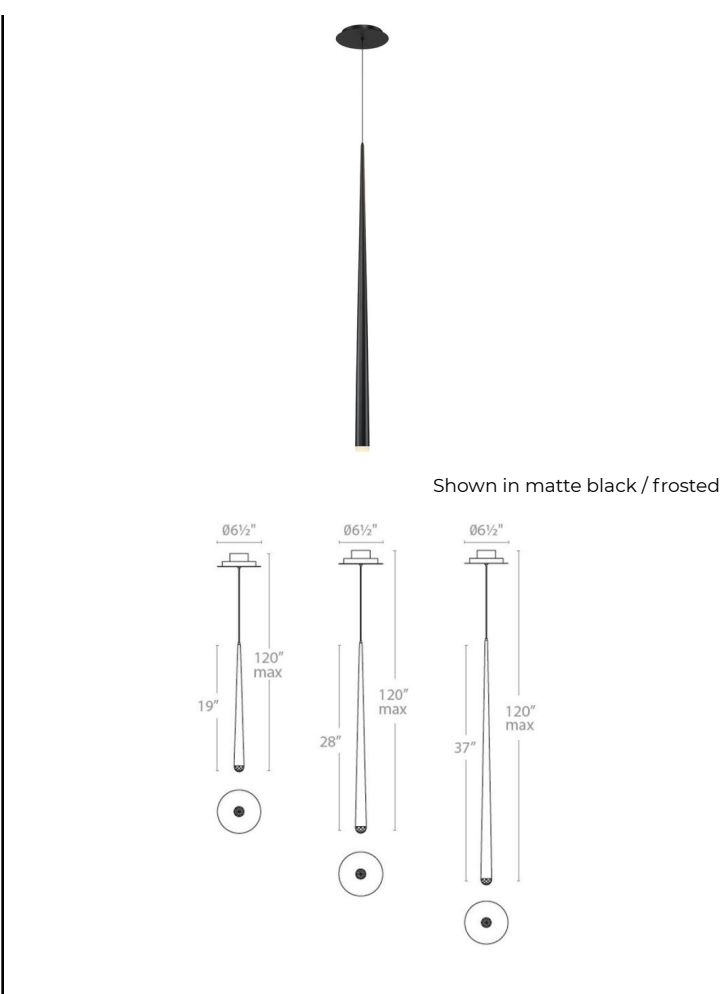

## Cascade Pendant By Modern Forms

### Description

The minimalist Cascade Pendant features a glamorous finish with a precision-cut Frosted glass or faceted Crystal diffuser. Suspended alone, in pairs or in multiples, Cascade captures the imagination and makes an alluring presentation in restaurants, hotel atrium and residences alike. Thin aircraft cables provide an ultra-clean look and are easy to adjust for customized suspension height.

### Specifications

COLOR	Frosted
BODY FINISH	Matte Black
WATTAGE	7W
DIMMER	Low Voltage Electronic
DIMENSIONS	6.5"W x 37"H
INTEGRATED LED MODULE	1x LED/7W/120-277V LED
COUNTRY OF ORIGIN	China

### Technical Information

LAMP LIFE	60000 hours
COLOR RENDERING	90 CRI
LAMP COLOR	3500K
LUMENS/WATT	65.71
LUMINOUS FLUX	460 lumens

Shown in matte black / frosted

CLICK TO VIEW PRODUCT

Notes: \_\_\_\_\_