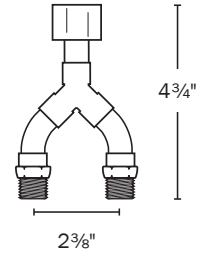

## Splitters

### Wye Splitter

- 1/2" FIP swivel connection
- Use with trap primer distributors (below) to service up to eight traps from a single trap primer

695-Y52

Item No	Description	Pkg	Min Qty	Case Qty
695-Y52	Two 1/2" MIP branches	B	1	10

### Distributor

- 1/2" FIP swivel connection
- Available with two, three or four flexible copper branches
- Evenly distributes water to each branch every time

695-D20

695-D4325

695-D432

695-D432F

Item No	Description	Pkg	Min Qty	Case Qty
695-D20	Two 1/4" male sweat branches	B	1	16
695-D30	Three 1/4" male sweat branches	B	1	16
695-D40	Four 1/4" male sweat branches	B	1	16
695-D432	Two 1/4" male sweat branches Two spin-closed branches	B	1	16
695-D432F	Four 1/2" FIP branches with two plugs	B	1	10
695-D4325	Two 1/2" female sweat branches Two spin-closed branches	B	1	16