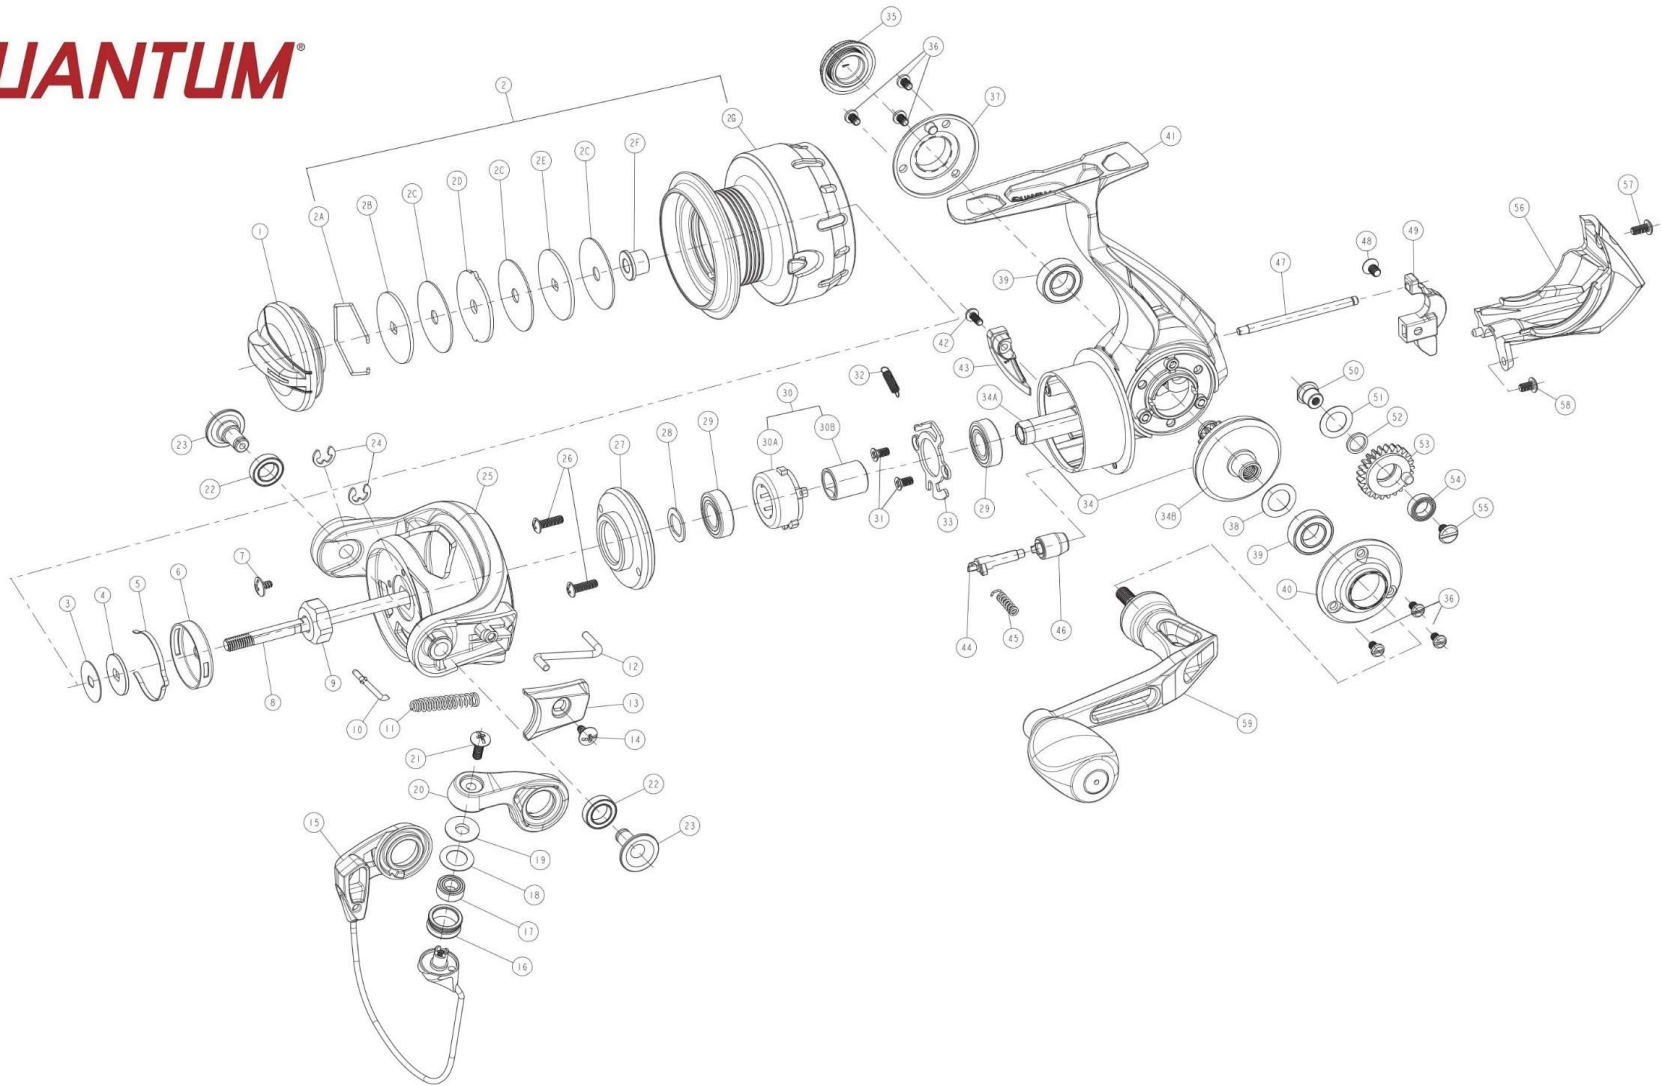

QUANTUM

Quantum ATBK25SPTA Spinning Reel Part List

Key No.	Description	Part No.	Q'TY	Key No.	Description	Part No.	Q'TY
		ATBK25SPTA				ATBK25SPTA	
1	Drag Knob Assembly	SAK332-01	1	30	One Way Clutch Kit Include		
2	Spool Kit Include	SAK421-01	1		30A - Clutch Assembly	QAE363-01	1
	2A - Retaining Ring	RQ038-01	1		30B - Clutch Sleeve	QAE139-01	1
	2B - Drag Washer "D"	RQ080-02	1	31	Ball Bearing Retainer Screw	QAE123-01	2
	2C - Drag Washer "B"	CO033-01	3	32	One Way Clutch Spring	QAE216-01	1
	2D - Drag Washer "A"	RQ081-01	1	33	Ball Bearing Retainer	QAE040-01	1
	2E - Drag Washer "D"	RQ080-01	1	34	Gear Kit Include		
	2F - Spool Bushing	PG141-01	1		34A - Pinion	UAE011-01	1
	2G - Spool Assembly	SAK321-01	1		34B - Drive Gear	UAE012-01	1
3	Spool Adjust Washer	PG030-01	2	35	Dust Cap	SAK054-01	1
4	Spool Washer	PG080-01	1	36	Screw	QAE107-01	6
5	Spool Click Spring	PG114-01	1	37	Body Cosmetic ring_R	SAK142-01	1
6	Clicker Holder	PG110-01	1	38	Ball Bearing	CH027-05	2
7	Screw	RQ094-01	1	39	Drive Gear Adjust Washer	PG105-03	1
8	Main Shaft	UAE015-01	1	40	Body Cosmetic ring_L	SAK161-01	1
9	Rotor Nut	QAE006-01	1	41	Body	UAE001-12	1
10	Cam	WAB163-01	1	42	Trip Bumper Screw	UAA123-06	1
11	Coil Spring	WAB148-01	1	43	Trip Bumper	QAE119-01	1
12	Kick Lever	UAE019-01	1	44	A/R Cam	QAE090-01	1
13	Rotor Cover	UAE087-03	1	45	Coil Spring	QAE049-01	1
14	Rotor Cover Screw	GU077-02	1	46	A/R Switch	QAE059-11	1
15	Bail Assembly	WAB347-11	1	47	Guide Pin	UAE211-01	1
16	Line Roller	PQ004-03	1	48	Screw	RQ100-01	1
17	Ball Bearing	DT202-05	1	49	O/S Slider	UAE025-01	1
18	Line Roller Washer	PQ102-51	1	50	O/S Gear Fixed Pin	QAE149-01	1
19	Line Roller Collar	PQ102-01	1	51	O/S Gear Washer	QAE026-01	1
20	Arm Lever	WAB007-11	1	52	O/S Gear Bushing	QAE158-01	1
21	Line Roller Screw	AQ108-02	1	53	O/S Gear Assembly	UAE353-01	1
22	Bushing	TAE058-01	2	54	O/S Gear Ball Bearing	CT157-07	1
23	Pin	WAB042-05	2	55	O/S Gear Screw	QAE111-01	1
24	E-Clip	GH034-01	2	56	Rear Cap	UAE250-03	1
25	Rotor	UAE009-12	1	57	Screw	QAE057-01	1
26	Ball Bearing Holder Screw	QAE061-02	2	58	Screw	QAE050-01	1
27	Ball Bearing Holder	UAE122-02	2	59	Handle Assembly	SAK318-01	1
28	Rotor Adjust Washer	PG105-04	1				
29	Pinion Ball Bearing	ZG028-05	2				