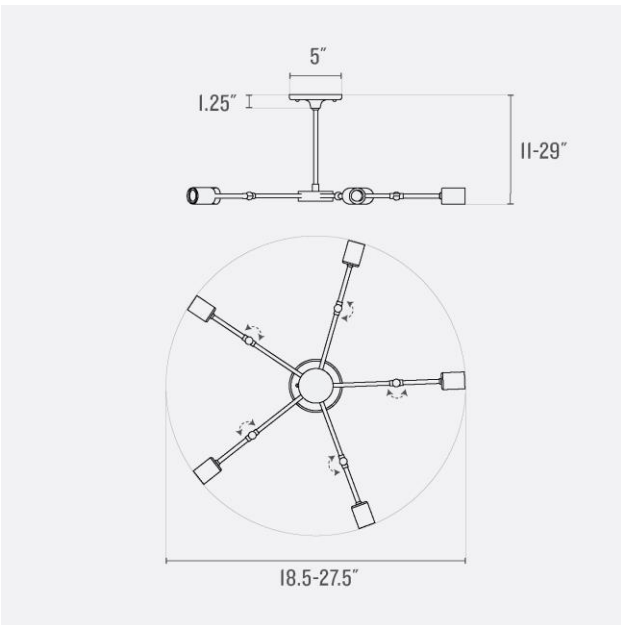

Voltage: 120/220 Volts

Location Rating: Damp

Dimensions:

Diameter: 18.5" with arms folded
27.5" with arms extended
Canopy Width: 5"

Materials: Brass

Details:

- Max angle for vaulted is 35 degrees.

One year guarantee