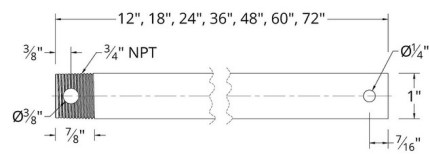

### Specifications

COLOR	N/A
BODY FINISH	Matte Black
WATTAGE	N/A
DIMMER	N/A
DIMENSIONS	36"L x 0.75"W
BULB	N/A
COUNTRY OF ORIGIN	China

CLICK TO VIEW PRODUCT

Notes: