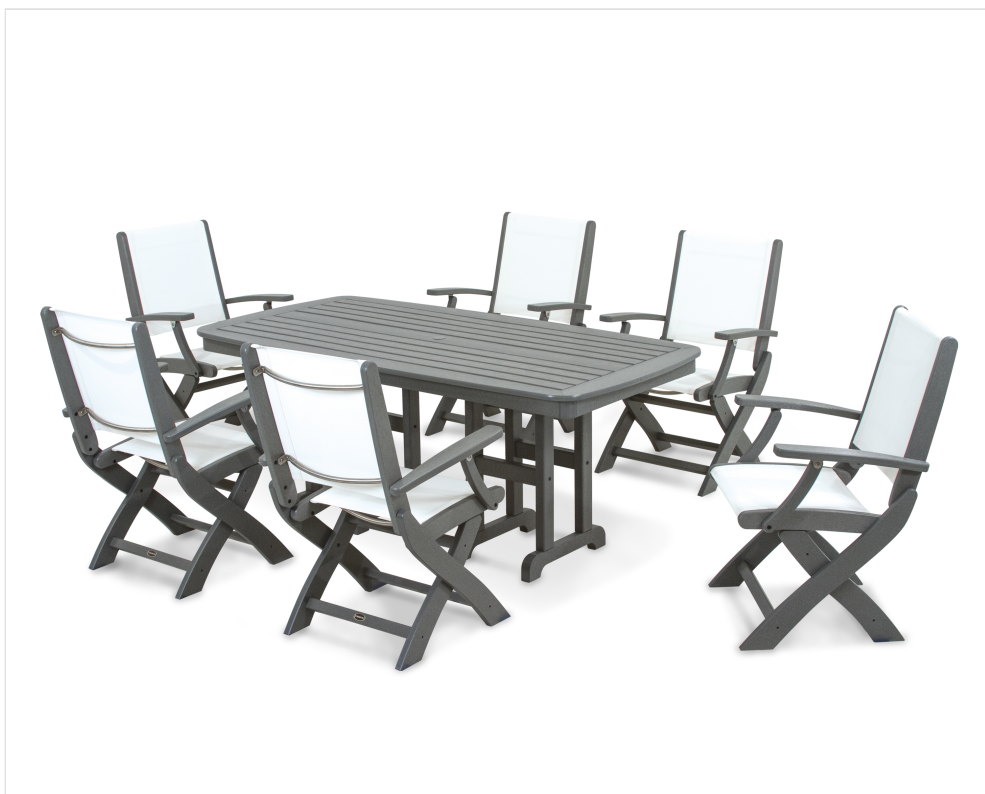

POLYWOOD®

Sustainable Outdoor Furniture

CLIMATE TUFF™
MATERIALS

COLORSTAY™
TECHNOLOGY

MADE IN
THE USA

CONSCIOUSLY
CRAFTED

Coastal Folding Arm Chair 7-Piece Dining Set

BRAND | POLYWOOD®

COLLECTION | Coastal

SKU | PWS154-1

SET WEIGHT + DIMENSIONS

Overall Set Weight	256.0 lbs
Recommended Minimum Space (Based on pictured configuration)	124.0" W x 38.0" H x 89.0" D
Arm Height	25.0"
Seat Height	17.0"

INDIVIDUAL ITEM DIMENSIONS

Qty	NAME	SKU	DIMENSIONS (W x H x D)
6	Coastal Folding Chair	9000	24.61" x 37.7" x 25.26"
1	Nautical 37" x 72" Dining Table	NCT3772	71.5" x 29.0" x 36.75"

AVAILABLE LUMBER COLORS