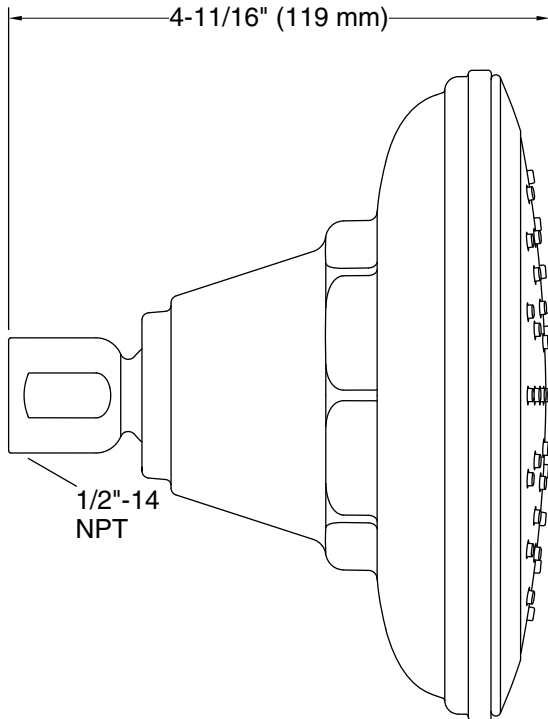

Features

- Optimized sprayface with 48 nozzles delivers a more focused coverage of large water droplets
- MasterClean™ sprayface features an easy-to-clean surface that withstands mineral buildup and maximizes spray performance
- 1/2" NPT connection
- 1.75 gpm (6.6 lpm) maximum flow rate
- Coordinates with Pinstripe faucets, accessories, and showering components to complete your bathroom
- This product can help a building earn Water Efficiency points in LEED® Green Building Rating System

Technology

- Katalyst® air-induction technology infuses water with air, creating bigger drops for a more powerful spray

Installation

- Wall-mount
- Shower arm and flange sold separately

Codes/Standards

ASME A112.18.1/CSA B125.1
DOE - Energy Policy Act 1992
EPA WaterSense®
California Energy Commission (CEC)

Technical Information

All product dimensions are nominal.

Spout:

Shower/Rainhead rated max flow: 1.75 gal/min (6.6 l/min)

Notes

For use with automatic compensating valves rated at 1.4 gal/min (5.3 l/min) or less.