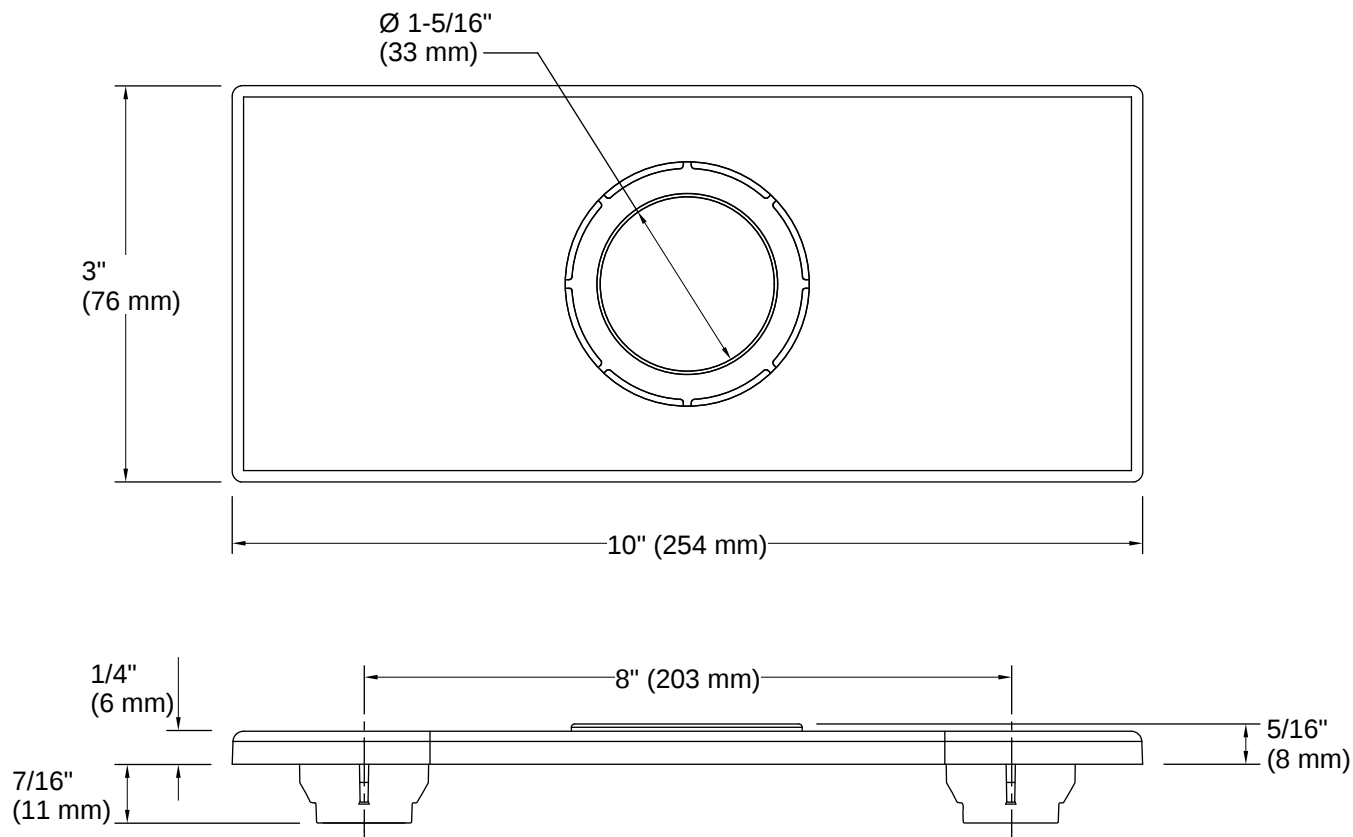

Installation

- For 8" (203 mm) centers

Installation Notes

Install this product according to the installation instructions.