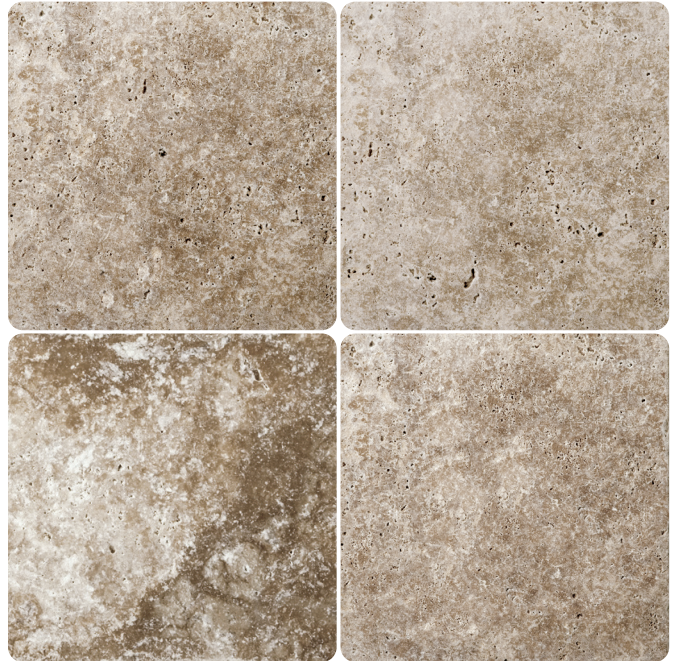

FLOOR / WALL  RESIDENTIAL  COMMERCIAL  INDOOR  OUTDOOR 

Ivory Classic
4"x4", 3"x6"

Walnut
4"x4", 3"x6"

Sizes

Testing

Shade Variation
Rating

Results* V3

*For more information visit www.emser.com. Always consult a professional for proper usage and installation.