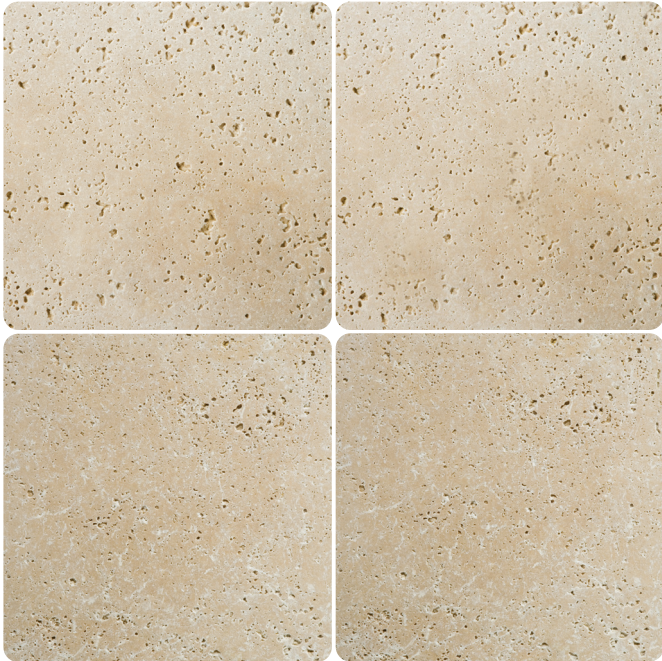

FLOOR / WALL  RESIDENTIAL  COMMERCIAL  INDOOR  OUTDOOR 

Ivory Classic
4"x4", 3"x6"

Walnut
4"x4", 3"x6"

Sizes

Testing

Shade Variation
Rating

Results* V3

*For more information visit www.emser.com. Always consult a professional for proper usage and installation.